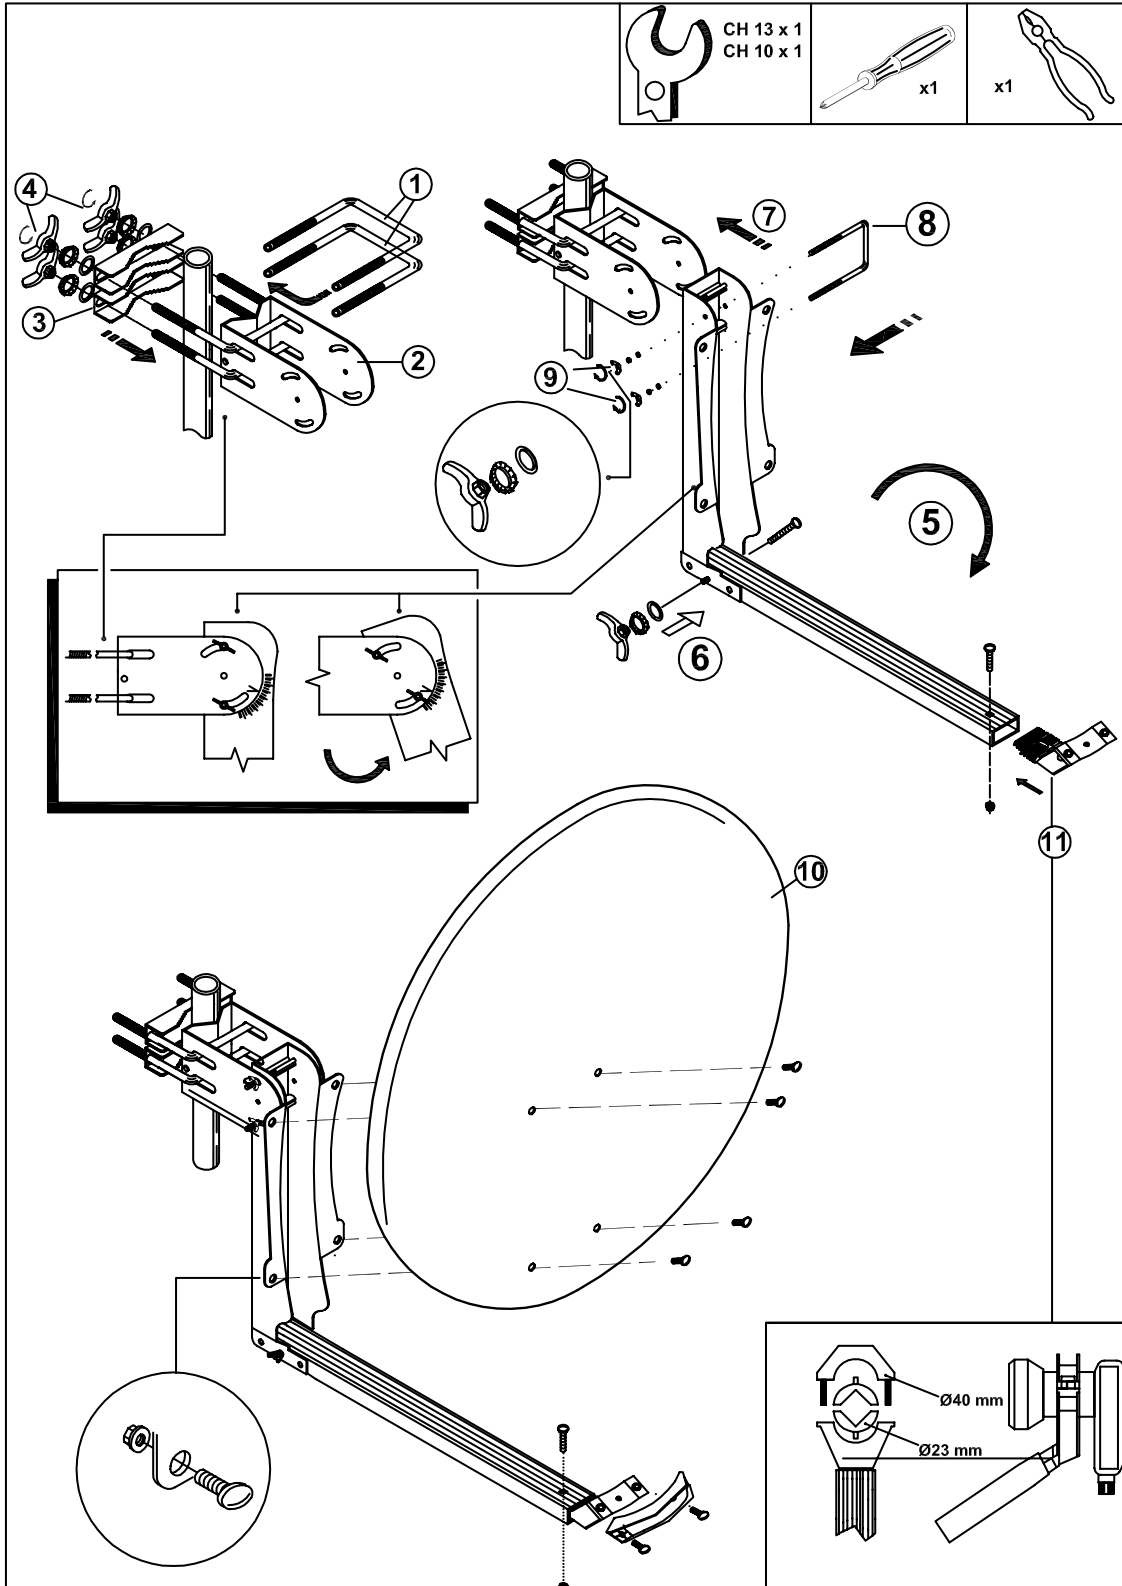

**MONTAGEANLEITUNG / INSTRUCTION SHEET: HSATA080Ax**

BEZEICHNUNG/DESCRIPTION	BEST. NR./ORDER NO.
SAT Antenne 80/75cm, Alu, 38,8dB/12GHz Gain, LNB-Arm: Alu klappbar, LNB-Halter: PVC, Mastklemmung: 2x, Schüssel-Montage: Front, Schüsselfarbe: Weiß / SAT Antenna 80/75cm, Alu, 38,8dB/12GHz Gain, feed-arm: Alu foldable, feed-holder: PVC, mast fixing: 2x, dish-mounting: front, color of dish: white	HSATA080AW
SAT Antenne 80/75cm, Alu, 38,8dB/12GHz Gain, LNB-Arm: Alu klappbar, LNB-Halter: PVC, Mastklemmung: 2x, Schüssel-Montage: Front, Schüsselfarbe: Anthrazit / SAT Antenna 80/75cm, Alu, 38,8dB/12GHz Gain, feed-arm: Alu foldable, feed-holder: PVC, mast fixing: 2x, dish-mounting: front, color of dish: anthracite	HSATA080AA
SAT Antenne 80/75cm, Alu, 38,8dB/12GHz Gain, LNB-Arm: Alu klappbar, LNB-Halter: PVC, Mastklemmung: 2x, Schüssel-Montage: Front, Schüsselfarbe: Rot / SAT Antenna 80/75cm, Alu, 38,8dB/12GHz Gain, feed-arm: Alu foldable, feed-holder: PVC, mast fixing: 2x, dish-mounting: front, color of dish: red	HSATA080AR