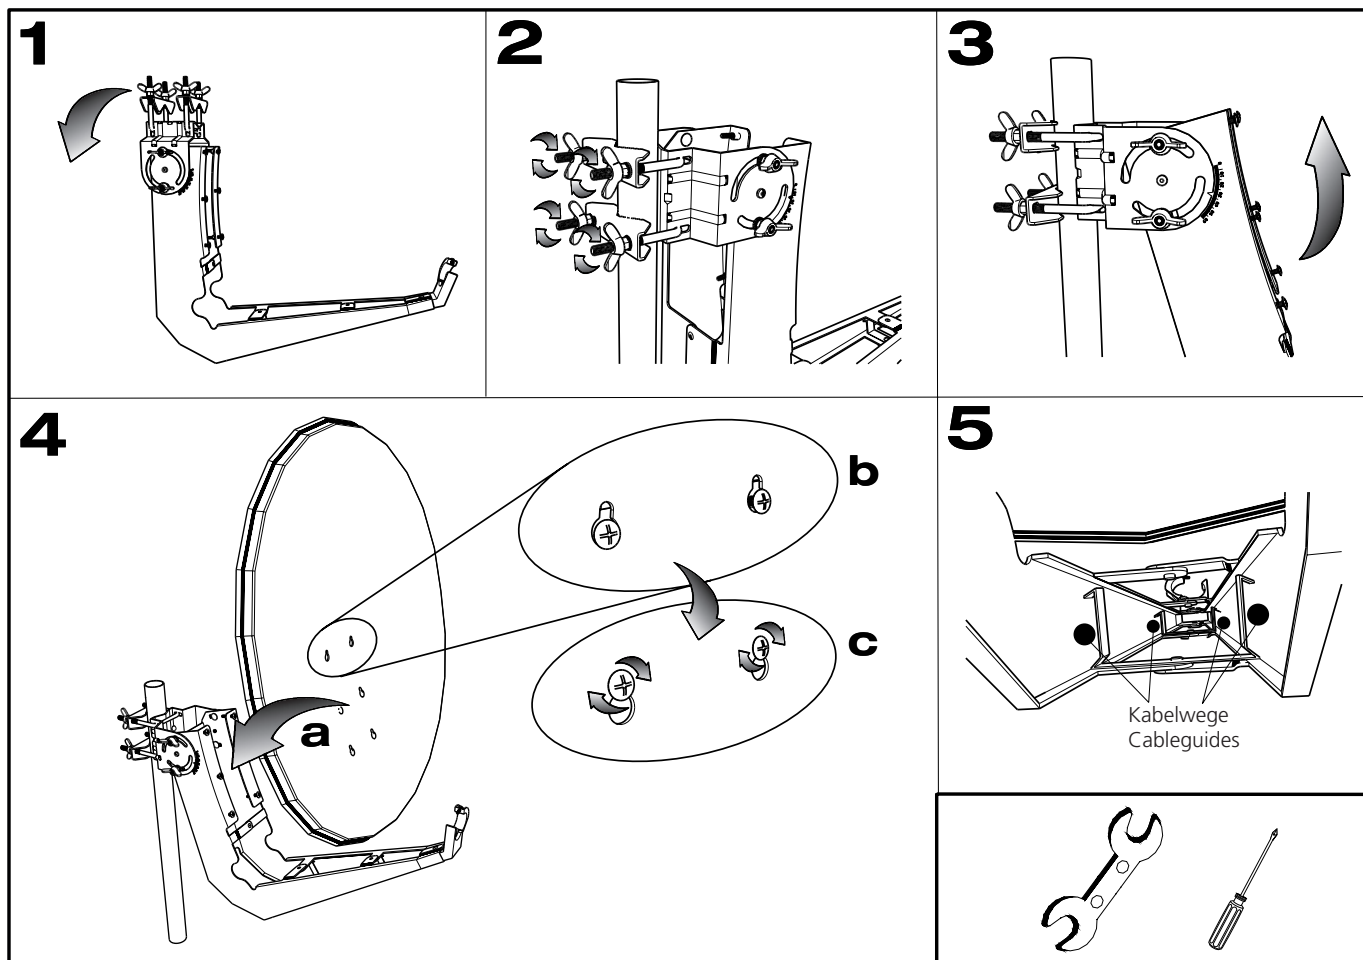

■ MONTAGEANLEITUNG / INSTRUCTION SHEET: HSATA100Ax

BEZEICHNUNG/DESCRIPTION	BEST. NR./ORDER NO.
SAT Antenne 100/95cm, Alu, 40,3dB/12GHz Gain, LNB-Arm: Doppel Monoblock fix, LNB-Halter: Alu, Mastklemmung: 2x, Schüssel-Montage: Front, Schüsselfarbe: Weiß / SAT Antenna 100/95cm, Alu, 40,3dB/12GHz Gain, feed-arm: Alu double monobloc, feed-holder: Alu, mast fixing: 2x, dish-mounting: front, color of dish: white	HSATA100AW
SAT Antenne 100/95cm, Alu, 40,3dB/12GHz Gain, LNB-Arm: Doppel Monoblock fix, LNB-Halter: Alu, Mastklemmung: 2x, Schüssel-Montage: Front, Schüsselfarbe: Anthrazit / SAT Antenna 100/95cm, Alu, 40,3dB/12GHz Gain, feed-arm: Alu double monobloc, feed-holder: Alu, mast fixing: 2x, dish-mounting: front, color of dish: anthracite	HSATA100AA