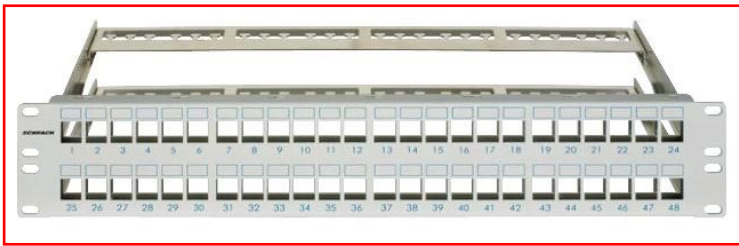

DATA SHEET:

Patchpanel 19" empty for 48 modules (SFA)(SFB), 2U, lightgrey RAL7035

19"

PACKAGING INFORMATION

- Single piece in a carton
- Weight 1,35kg

DIMENSIONS

- 483 x 89 x 155mm

SCHRACK-INFO

- Patchpanel 19" empty
- For 48 modules
- Color: Lightgrey RAL 7035
- Strain relief by included cable-ties
- Incl. earthing wire
- Incl. 4x cage nuts + screws M6
- Labeling field
- Blindcover optional available

DESCRIPTION	ORDER NO.
Patchpanel 19" empty for 48 modules (SFA)(SFB), 2U, lightgrey RAL7035	HSER0480GS
Blindcover for unused Patchpanel-Ports, RAL9010	HSEMRZ01WF