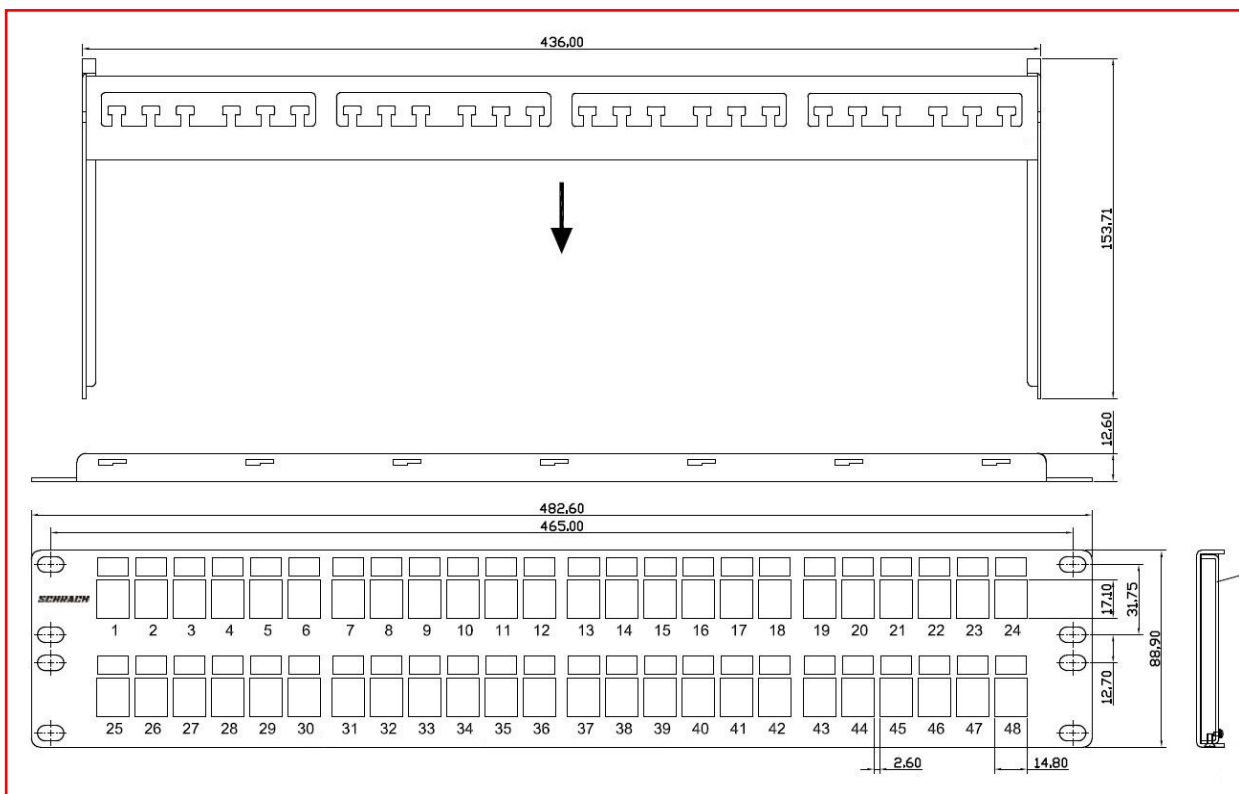

DATA SHEET:

Patchpanel 19" empty for 48 modules (SFA)(SFB), 2U, lightgrey RAL7035

19"

PACKAGING INFORMATION

- Single piece in a carton
- Weight 1,35kg

DIMENSIONS

- 483 x 89 x 155mm

SCHRACK-INFO

- Patchpanel 19" empty
- For 48 modules
- Color: Lightgrey RAL 7035
- Strain relief by included cable-ties
- Incl. earthing wire
- Incl. 4x cage nuts + screws M6
- Labeling field
- Blindcover optional available

DESCRIPTION	ORDER NO.
Patchpanel 19" empty for 48 modules (SFA)(SFB), 2U, lightgrey RAL7035	HSER0480GS
Blindcover for unused Patchpanel-Ports, RAL9010	HSEMRZ01WF