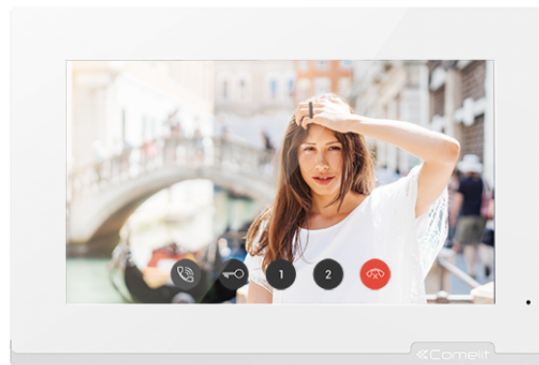

**6814W****7" VENICE VIP MONITOR, WHITE**

Venice colour monitor for ViP system with 7" capacitive touch screen, resolution 1024x600, hands-free full-duplex audio and SPOE power supply. Allows colour level, contrast, audio volume and ringtone volume adjustment. The ringtone can be customised by choosing one of several melodies. Fitted as standard with a lock-release button, enable/disable audio button, self activation, privacy service and other programmable functions. Manages floor door calls and call repetition as standard. Compatible with H.264 video format. Dimensions (L x H x D): 194x130x15.9 mm.

## 7" VENICE VIP MONITOR, WHITE