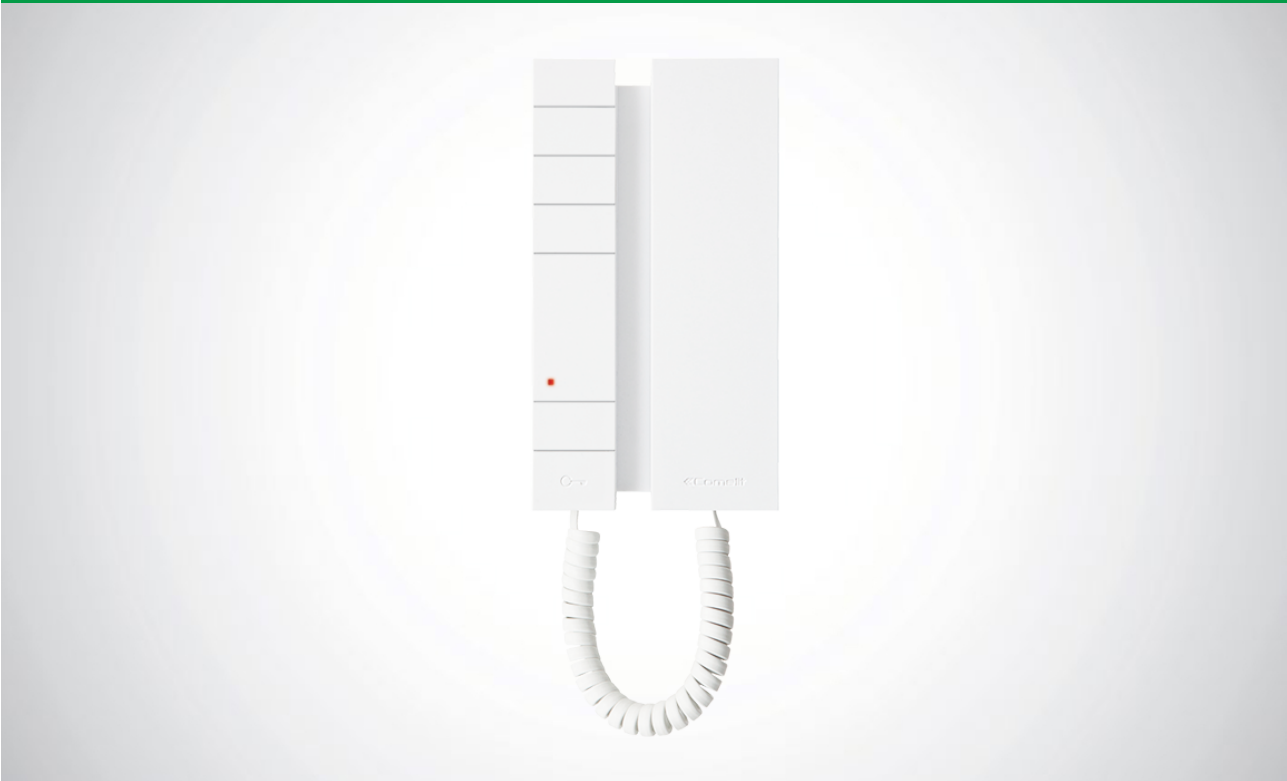

2719W

5-BUTTON MINI DOOR-ENTRY PHONE, S2

MINI door-entry phone with electronic call, call volume adjustment, privacy function and conversation privacy. Equipped as standard with a series of key buttons and a further 4 buttons for intercom function or various services (1 of the buttons can be used as a C/N.O contact). Equipped with an LED that may be used for various signals (busy, doctor function). Complete with 8-position dip-switch for selection of the desired user code. Door-entry phone for use in all Simplebus systems. Equipped with a selector for setting the type of system (Simplebus 1 or Simplebus2). Allows management of floor door call, call repeat, sending of alarm signals, call to main switchboard and secondary switchboard and intercom call function. Fitted with terminal art. 1214/2C. Dimensions: 105x191x28 mm

AWARDS

DESIGN
 MILANO

2719W

5-BUTTON MINI DOOR-ENTRY PHONE, S2

MAIN FEATURES

Audio system:	Yes
Wall-mounted:	Yes
Desk base-mounted:	Yes
Colour:	White
Total buttons:	5
LED signaling (no.):	1

FUNCTIONS

Actuator control function:	Yes
Switchboard call function:	Yes
Priority calls:	Yes
Intercom function:	Yes
Selective intercom call:	Yes
Privacy function:	Yes
Doctor:	Yes
Floor door call function:	Yes
Electronic bell:	Yes
Customisable ringtone:	Yes
Key button function:	Yes

Height (mm):	190
Width (mm):	105
Depth (mm):	28

COMPATIBILITY

Simplebus 2 audio/video system:	Yes
---------------------------------	-----

2719W

5-BUTTON MINI DOOR-ENTRY PHONE, S2

COMPATIBILITY

Simplebus 2 audio system:	Yes
Simplebus 1 audio system:	Yes

TECHNICAL CHARACTERISTICS

Operating temperature (°C):	5 ÷ 40
Weight (g):	260
Clamps:	L L CFP CFP

2719W

5-BUTTON MINI DOOR-ENTRY PHONE, S2

ACCESSORIES

2742W

DESK BASE FOR MINI DOOR-ENTRY PHONE WITH HANDSET

Desk base for desktop conversion of MINI series door-entry phones. Complete with 1.5 m cable and connection coupling.