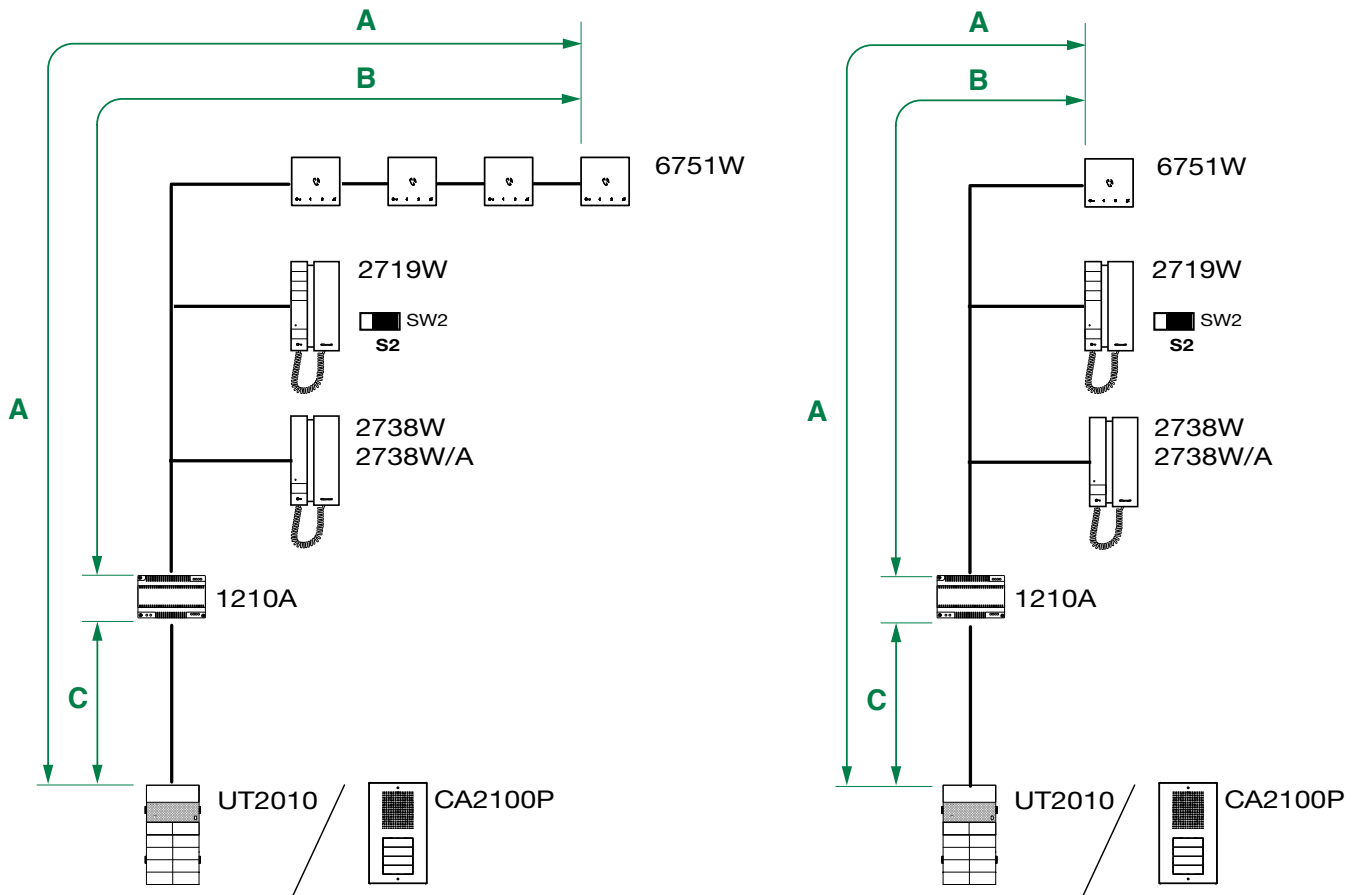

System functions

Operating distances

	A MAX	B MAX	C MAX
Comelit Art. 4577/4579 1 mm ² (Ø 1.2 mm AWG 17)	260 m (850 feet)	130 m (425 feet)	130 m (425 feet)
UTP5 cat. 5 0.2 mm ² (Ø 0.5 mm AWG 24)	80 m (260 feet)	40 m (130 feet)	40 m (130 feet)
0.28 mm ² (Ø 0.6 mm AWG 23)	100 m (328 feet)	50 m (164 feet)	50 m (164 feet)
0.5 mm ² (Ø 0.8 mm AWG 20)	140 m (460 feet)	70 m (230 feet)	70 m (230 feet)
1 mm ² (Ø 1.2 mm AWG 17)	200 m (656 feet)	100 m (328 feet)	100 m (328 feet)
1.5 mm ² (Ø 1.4 mm AWG 15)	80 m (260 feet)	40 m (130 feet)	40 m (130 feet)
UTP5 cat. 5 0.2 mm ² (Ø 0.5 mm AWG 24) MULTI PAIR CABLE ‡			
	260 m (850 feet)	130 m (425 feet)	130 m (425 feet)

‡ UTP cable with multi-cable connection: FOLLOW THE COLOURS SHOWN IN THE DIAGRAM!