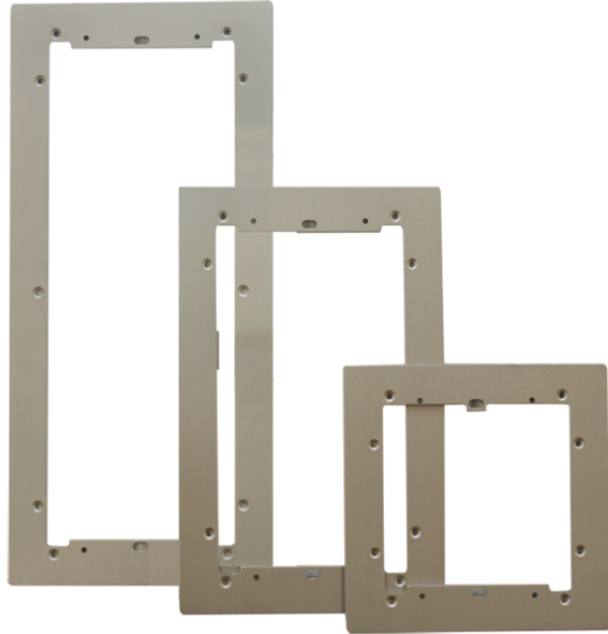

31144L

4 MODULES FINISHING FRAME FOR ENTRANCE PANEL

Natural anodised aluminium finishing frame. 4 vertically-aligned module. Dimensions 149x419x3 mm

31144L

4 MODULES FINISHING FRAME FOR ENTRANCE PANEL

COMPATIBILITY	
Simplebus 2 audio/video system	Yes
Simplebus 2 audio system	Yes