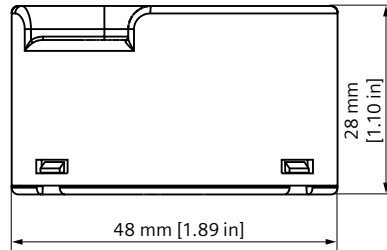

Cu	
	0.5 ... 4.0 mm <sup>2</sup>
	0.5 ... 2.5 mm <sup>2</sup>

Test / Test / Test / Test / 测试

KNX 24 V DC typ. SELV

Technical Documentation:  
<https://www.siemens.com/gamma-td>

Technical Support  
<https://www.siemens.com/supportrequest>