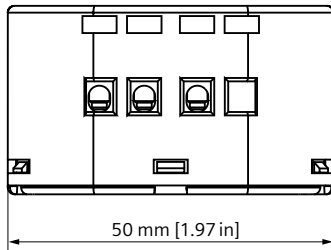

Cu	
	0.5 ... 4.0 mm <sup>2</sup>
	0.5 ... 2.5 mm <sup>2</sup>

Test / Test / Test / Test / 测试

KNX 24 V DC typ. SELV

Technical Documentation:  
<https://www.siemens.com/gamma-td>

Technical Support  
<https://www.siemens.com/supportrequest>