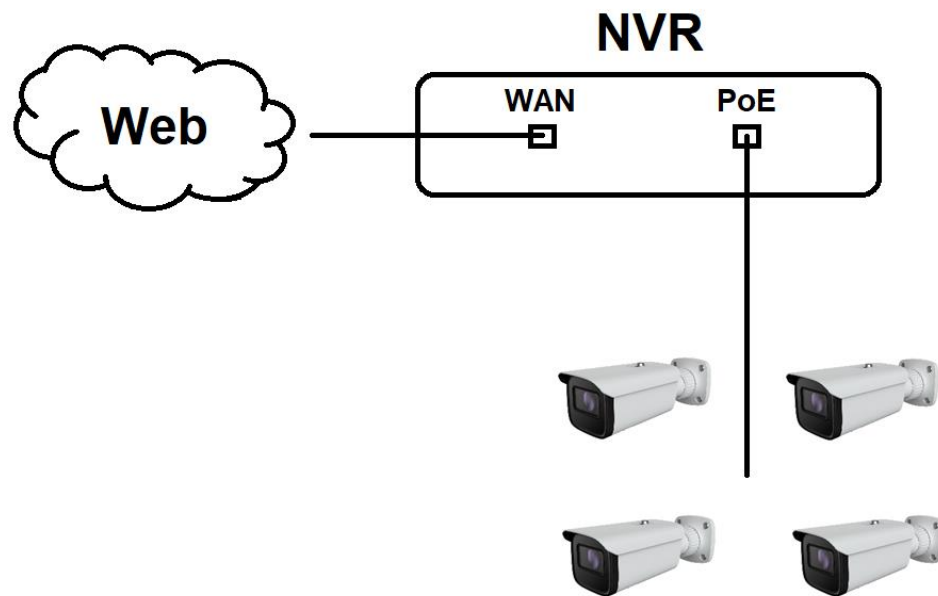

Plug and Play PoE connection: