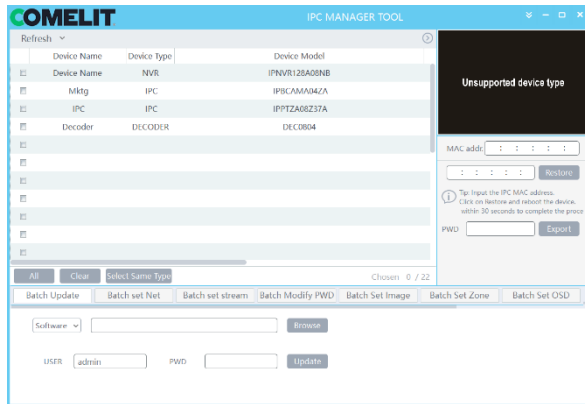

Browser :

Web :

A screenshot of the COMELIT login page. The page has a dark blue background. On the left is the COMELIT logo, which consists of a shield with a stylized eye and a green circle. Below the logo is the text 'KEEPING YOUR DATA SAFE'. On the right is a login form with the following fields: 'Name' (text input), 'Password' (password input), 'Stream Type' (dropdown menu showing '2560x1440 25fps'), and 'Language' (dropdown menu showing 'English'). Below the form is a green 'Login' button and a link for 'Forget Password?'.

- Lingua
- Language
- Languge
- Idioma
- Taal
- Sprache
- Linguagem
- Język

DOWNLOAD:

pro.comelitgroup.com → **DOWNLOAD**

Comelit IPC Manager Tool

Software Comelit CCTV Manager

APP Comelit CCTV :

Manuale completo
Full manual
Manuel complet
Manual completo
Volledige handleiding
Vollständiges handbuch
Manual completo
Pełna instrukcja