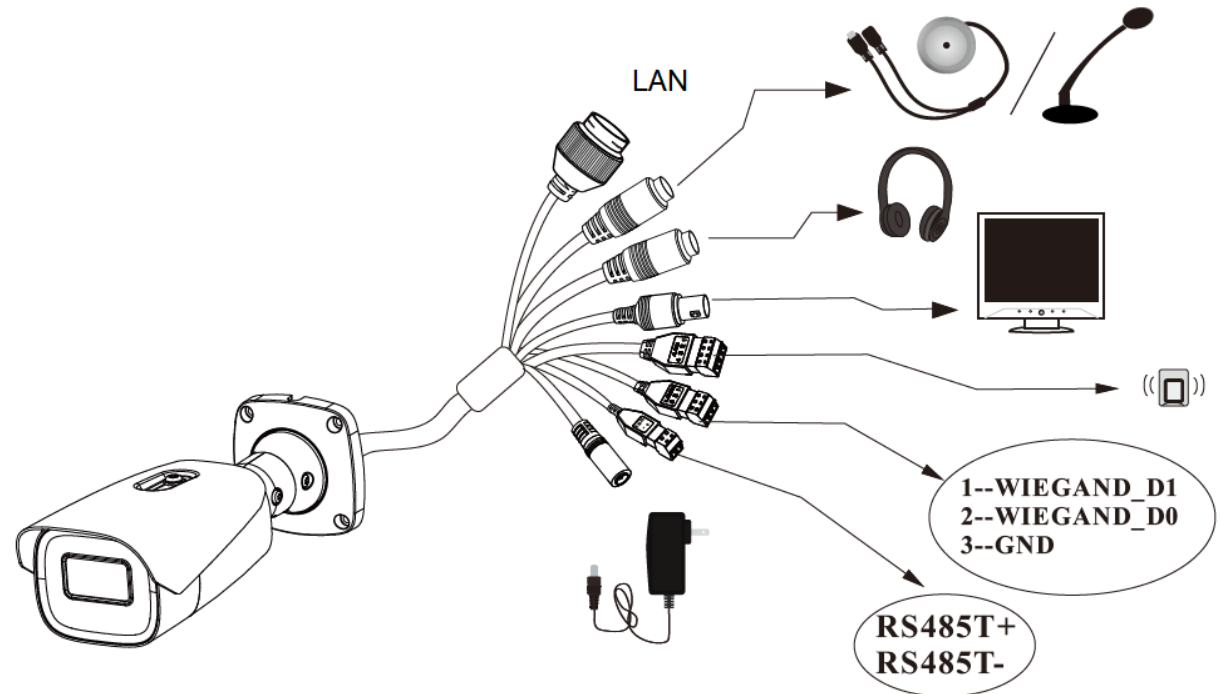

IPLPR

Prima di utilizzare questo dispositivo, leggere attentamente il presente manuale e conservarlo per future consultazioni

Please read this manual thoroughly before use and keep it for future reference

Avant d'utiliser ce dispositif, veuillez lire attentivement ce manuel et le conserver en cas de nécessité future

Lea este manual atentamente antes del uso y consérvelo para consultarlo en el futuro

Bitte lesen Sie diese Anleitung vor Gebrauch gründlich durch und bewahren Sie sie auf zum späteren Nachschlagen

Lees deze handleiding voor gebruik aandachtig door en bewaar hem voor toekomstige referentie

Por favor, leia este manual cuidadosamente antes de usar e mantenha o para referência futura

Prosimy o dokładne zapoznanie się z niniejszą instrukcją przed użyciem i zachowanie jej dla przyszłego odniesienia