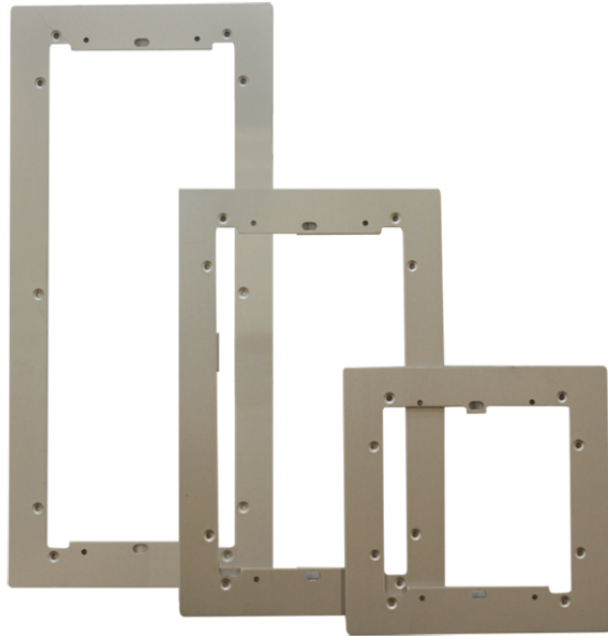

31146

2X3 MODULES FINISHING FRAME FOR ENTRANCE PANEL

Natural anodised aluminium finishing frame. 6 modules. Dimensions 276x329x3 mm

31146

2X3 MODULES FINISHING FRAME FOR ENTRANCE PANEL

COMPATIBILITY	
Simplebus 2 audio/video system	Yes
Simplebus 2 audio system	Yes