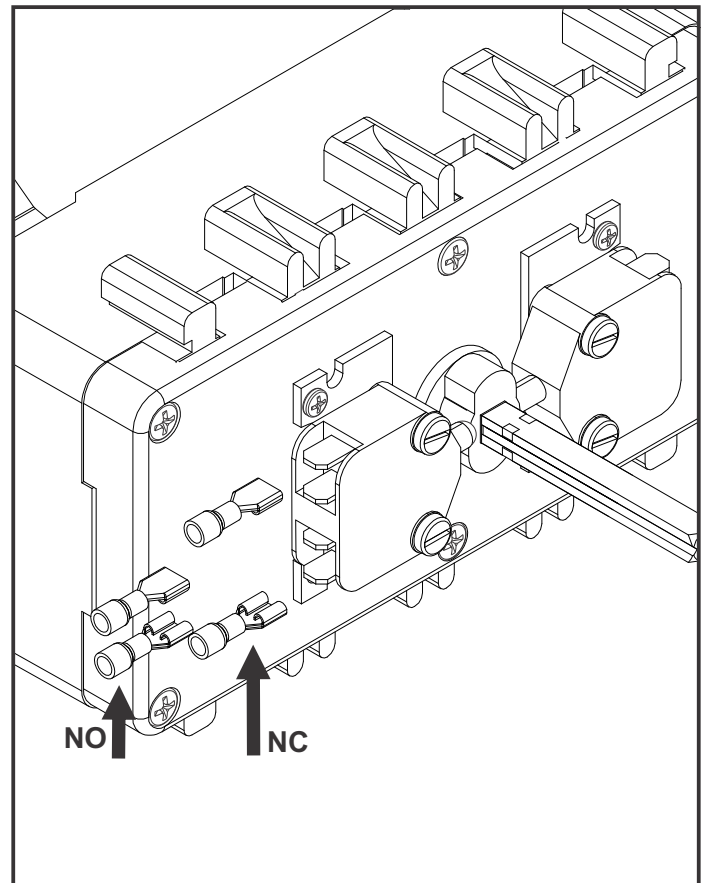

wöhner

Installation

wöhner

17/09/2021

wöhner

Installation

wöhner

17/09/2021