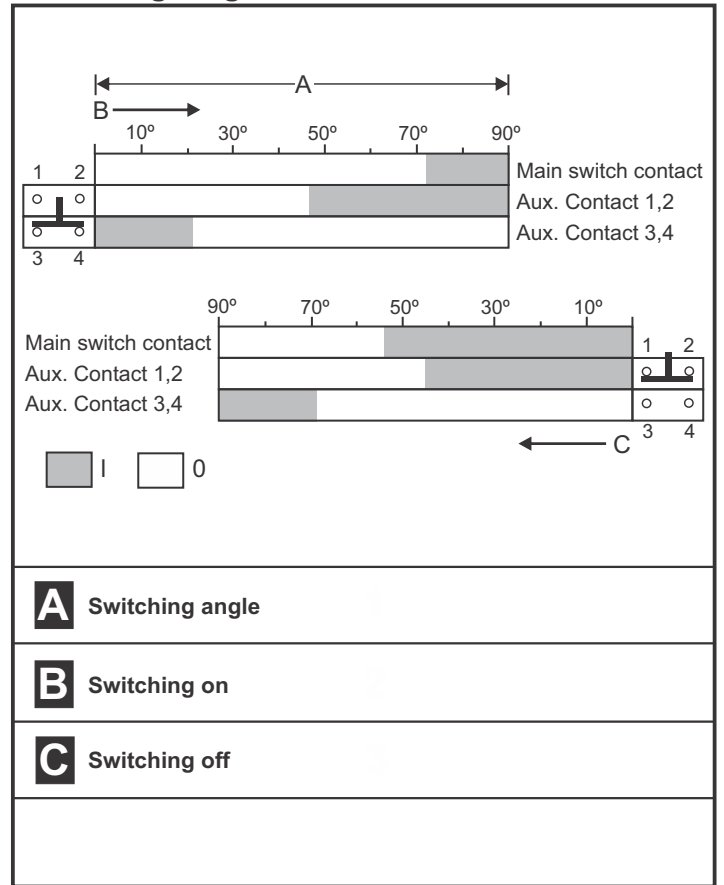

wöhner

wöhner

1NC + 1NO

Pilot Switch for
BB32-160A
S32-160A

23920

Switching-diagram

17/09/2021

wöhner

wöhner

1NC + 1NO

Pilot Switch for
BB32-160A
S32-160A

23920

Switching-diagram

17/09/2021

wöhner

Installation