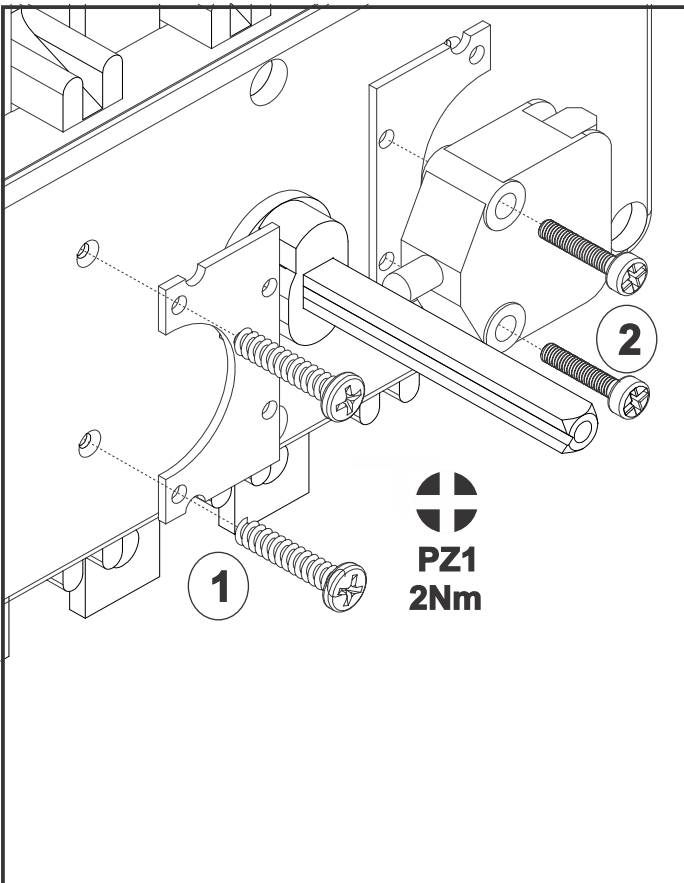

wöhner

Installation