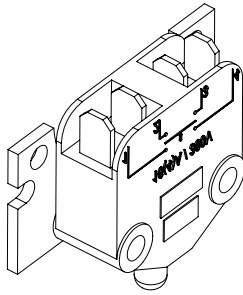

wöhner

wöhner

1NC + 1NO

Pilot Switch for
BB32-160A
S32-160A

23920

Switching-diagram

17/09/2021

wöhner

wöhner

1NC + 1NO

Pilot Switch for
BB32-160A
S32-160A

23920

Switching-diagram

17/09/2021

wöhner

Installation