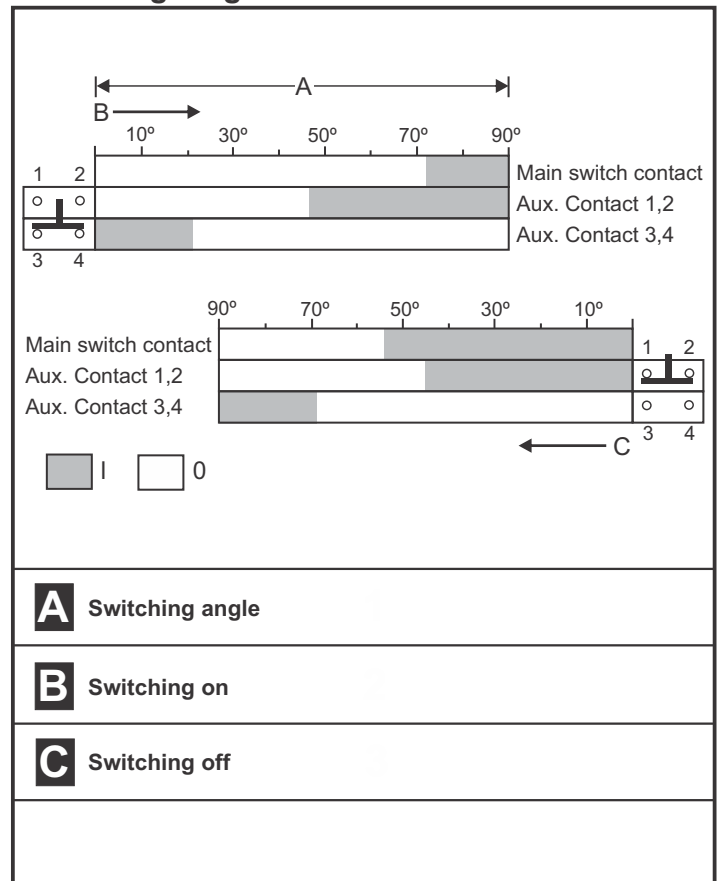

wöhner

1NC + 1NO

Pilot Switch for
BB32-160A
S32-160A

23920

Switching-diagram

17/09/2021

wöhner

Installation