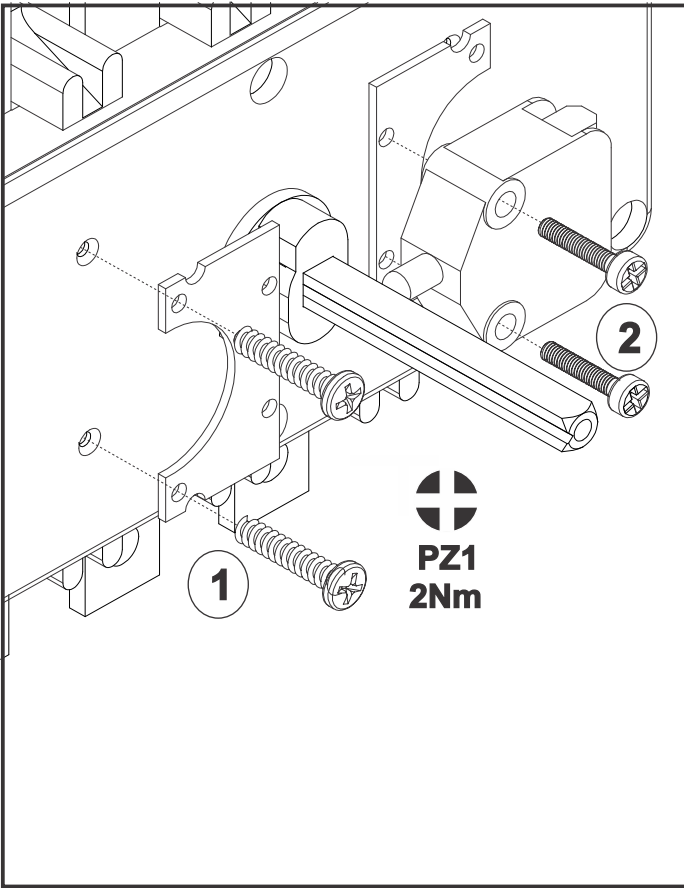

wöhner

1NC + 1NO

Pilot Switch for
BB32-160A
S32-160A

23920

Switching-diagram

17/09/2021

wöhner

Installation