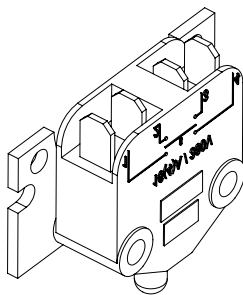

wöhner

wöhner

1NC + 1NO

Pilot Switch for
BB32-160A
S32-160A

23920

Switching-diagram

17/09/2021

wöhner

wöhner

1NC + 1NO

Pilot Switch for
BB32-160A
S32-160A

23920

Switching-diagram

17/09/2021

wöhner

Installation