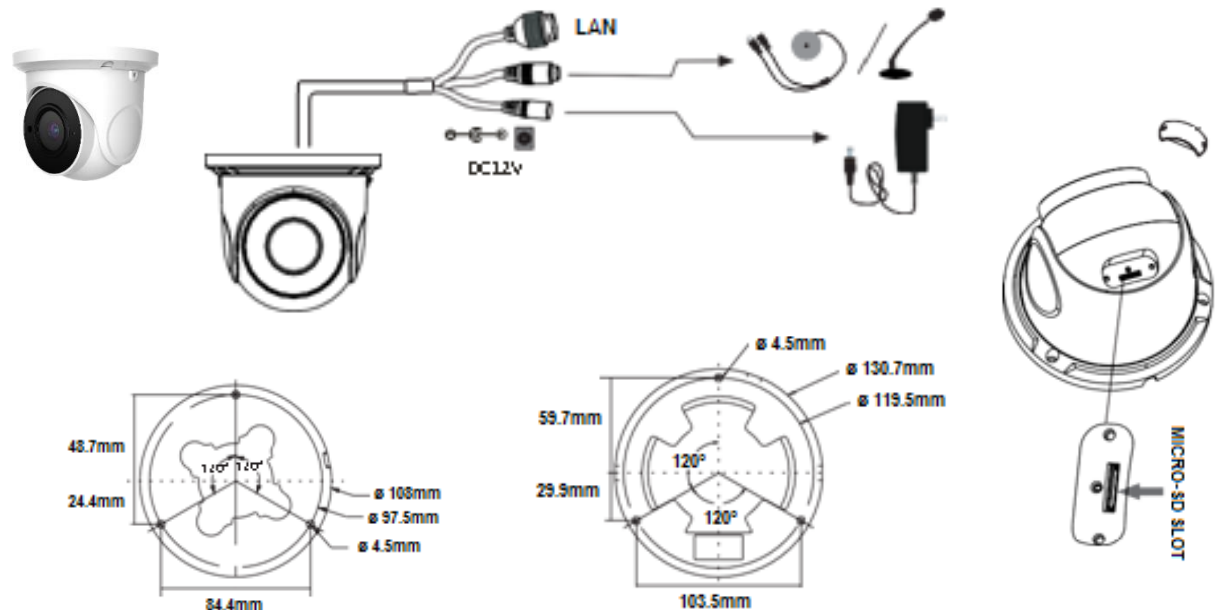

MINIDOME IP

Prima di utilizzare questo dispositivo, leggere attentamente il presente manuale e conservarlo per future consultazioni

Please read this manual thoroughly before use and keep it for future reference

Avant d'utiliser ce dispositif, veuillez lire attentivement ce manuel et le conserver en cas de nécessité future

Lea este manual atentamente antes del uso y consérvelo para consultarlo en el futuro

Bitte lesen Sie diese Anleitung vor Gebrauch gründlich durch und bewahren Sie sie auf zum späteren Nachschlagen

Lees deze handleiding voor gebruik aandachtig door en bewaar hem voor toekomstige referentie

Por favor, leia este manual cuidadosamente antes de usar e mantenha opara referência futura

Prosimy o dokładne zapoznanie się z niniejszą instrukcją przed użyciem i zachowanie jej dla przyszłego odniesienia