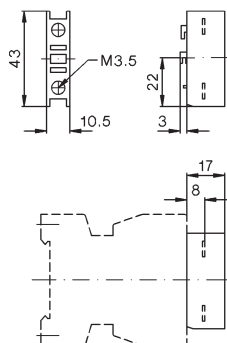

Contactor Relays

Dimensions

AC operated

K3-07ND..

DC solenoid operated

KG3-07..

DC operated with double winding coil

K3-07NA..=, K3-07ND..=

Auxiliary contact blocks

HN10, HN01

HA10, HA01