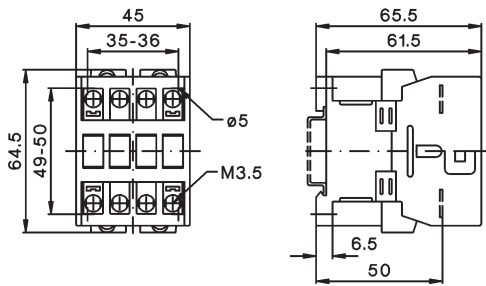

Contactor Relays

Dimensions

AC operated

K3-07ND..

DC solenoid operated

KG3-07..

DC operated with double winding coil

K3-07NA..=, K3-07ND..=

Auxiliary contact blocks

HN10, HN01

HA10, HA01