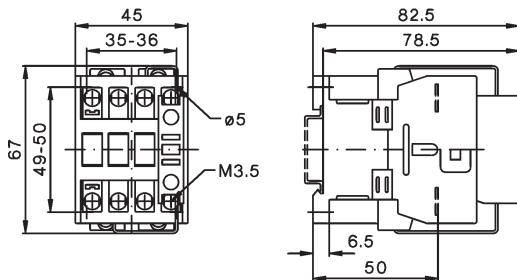

Contactor Relays

Dimensions

AC operated

K3-07ND..

DC solenoid operated

KG3-07..

DC operated with double winding coil

K3-07NA..=, K3-07ND..=

Auxiliary contact blocks

HN10, HN01

HA10, HA01