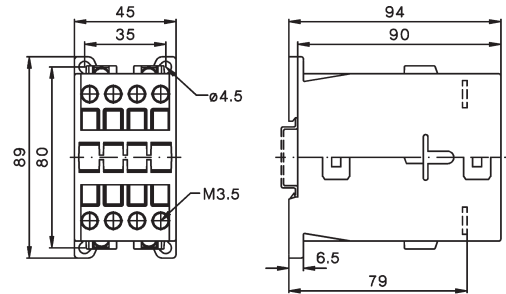

Contactor Relays

Dimensions

AC operated

K3-07ND..

DC solenoid operated

KG3-07..

DC operated with double winding coil

K3-07NA..=, K3-07ND..=

Auxiliary contact blocks

HN10, HN01

HA10, HA01