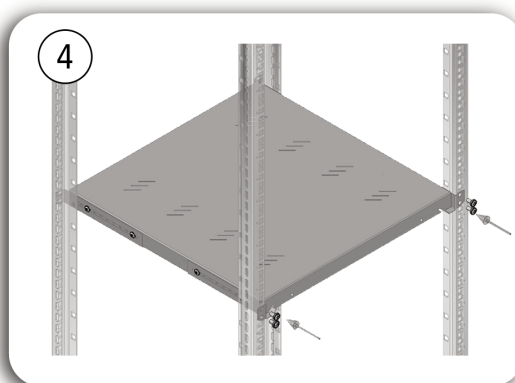

■ MONTAGEANLEITUNG / INSTRUCTION SHEET:

19" FACHBODEN FIX, RAL7035, GELOCHT /

19" SHELF FIX, RAL7035, PERFORATED

1

2

Bild 1+2:
Ausbrechen der Montagewinkel

Picture 1+2:
Break-out of 19"-holders

3

4

Bild 3+4:
Montage

Picture 3+4:
Installation

BEZEICHNUNG / DESCRIPTION	BEST. NR. / ORDER NO.
19" Fachboden fix T=150, 15kg Last, RAL7035, gelocht / 19" Shelf fix D=150mm, 15kg Load, 1U, RAL7035, perforated	DFS14815-C
19" Fachboden fix T=250, 15kg Last, RAL7035, gelocht / 19" Shelf fix D=250mm, 15kg Load, 1U, RAL7035, perforated	DFS14825-C
19" Fachboden fix T=350, 50kg Last, RAL7035, gelocht / 19" Shelf fix D=350mm, 50kg Load, 1U, RAL7035, perforated	DFS14835-C
19" Fachboden fix T=450, 80kg Last, RAL7035, gelocht / 19" Shelf fix D=450mm, 80kg Load, 1U, RAL7035, perforated	DFS14845-C
19" Fachboden fix T=550, 80kg Last, RAL7035, gelocht / 19" Shelf fix D=550mm, 80kg Load, 1U, RAL7035, perforated	DFS14855-C
19" Fachboden fix T=650, 80kg Last, RAL7035, gelocht / 19" Shelf fix D=650mm, 80kg Load, 1U, RAL7035, perforated	DFS14865-C
19" Fachboden fix T=750, 80kg Last, RAL7035, gelocht / 19" Shelf fix D=750mm, 80kg Load, 1U, RAL7035, perforated	DFS14875-C
19" Fachboden fix T=850, 80kg Last, RAL7035, gelocht / 19" Shelf fix D=850mm, 80kg Load, 1U, RAL7035, perforated	DFS14885-C
19" Fachboden fix T=950, 80kg Last, RAL7035, gelocht / 19" Shelf fix D=950mm, 80kg Load, 1U, RAL7035, perforated	DFS14895-C