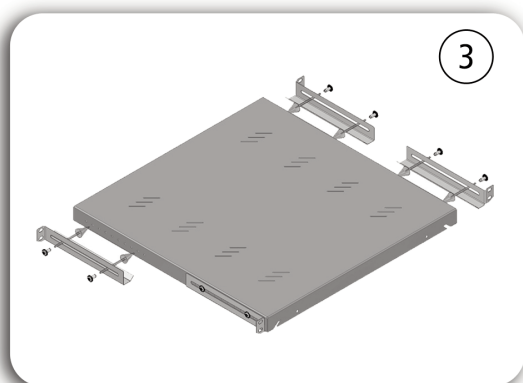

■ MONTAGEANLEITUNG / INSTRUCTION SHEET:

19" FACHBODEN FIX, RAL7035, GELOCHT /

19" SHELF FIX, RAL7035, PERFORATED

1

2

Bild 1+2:
Ausbrechen der Montagewinkel

Picture 1+2:
Break-out of 19"-holders

3

4

Bild 3+4:
Montage

Picture 3+4:
Installation

BEZEICHNUNG / DESCRIPTION	BEST. NR. / ORDER NO.
19" Fachboden fix T=150, 15kg Last, RAL7035, gelocht / 19" Shelf fix D=150mm, 15kg Load, 1U, RAL7035, perforated	DFS14815-C
19" Fachboden fix T=250, 15kg Last, RAL7035, gelocht / 19" Shelf fix D=250mm, 15kg Load, 1U, RAL7035, perforated	DFS14825-C
19" Fachboden fix T=350, 50kg Last, RAL7035, gelocht / 19" Shelf fix D=350mm, 50kg Load, 1U, RAL7035, perforated	DFS14835-C
19" Fachboden fix T=450, 80kg Last, RAL7035, gelocht / 19" Shelf fix D=450mm, 80kg Load, 1U, RAL7035, perforated	DFS14845-C
19" Fachboden fix T=550, 80kg Last, RAL7035, gelocht / 19" Shelf fix D=550mm, 80kg Load, 1U, RAL7035, perforated	DFS14855-C
19" Fachboden fix T=650, 80kg Last, RAL7035, gelocht / 19" Shelf fix D=650mm, 80kg Load, 1U, RAL7035, perforated	DFS14865-C
19" Fachboden fix T=750, 80kg Last, RAL7035, gelocht / 19" Shelf fix D=750mm, 80kg Load, 1U, RAL7035, perforated	DFS14875-C
19" Fachboden fix T=850, 80kg Last, RAL7035, gelocht / 19" Shelf fix D=850mm, 80kg Load, 1U, RAL7035, perforated	DFS14885-C
19" Fachboden fix T=950, 80kg Last, RAL7035, gelocht / 19" Shelf fix D=950mm, 80kg Load, 1U, RAL7035, perforated	DFS14895-C