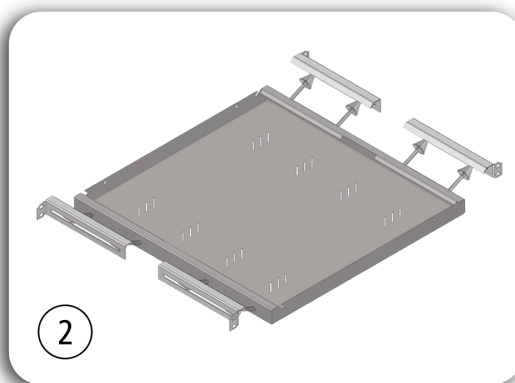

■ MONTAGEANLEITUNG / INSTRUCTION SHEET:

19" FACHBODEN FIX, RAL7035, GELOCHT /

19" SHELF FIX, RAL7035, PERFORATED

1

2

Bild 1+2:
Ausbrechen der Montagewinkel

Picture 1+2:
Break-out of 19"-holders

3

4

Bild 3+4:
Montage

Picture 3+4:
Installation

BEZEICHNUNG / DESCRIPTION	BEST. NR. / ORDER NO.
19" Fachboden fix T=150, 15kg Last, RAL7035, gelocht / 19" Shelf fix D=150mm, 15kg Load, 1U, RAL7035, perforated	DFS14815-C
19" Fachboden fix T=250, 15kg Last, RAL7035, gelocht / 19" Shelf fix D=250mm, 15kg Load, 1U, RAL7035, perforated	DFS14825-C
19" Fachboden fix T=350, 50kg Last, RAL7035, gelocht / 19" Shelf fix D=350mm, 50kg Load, 1U, RAL7035, perforated	DFS14835-C
19" Fachboden fix T=450, 80kg Last, RAL7035, gelocht / 19" Shelf fix D=450mm, 80kg Load, 1U, RAL7035, perforated	DFS14845-C
19" Fachboden fix T=550, 80kg Last, RAL7035, gelocht / 19" Shelf fix D=550mm, 80kg Load, 1U, RAL7035, perforated	DFS14855-C
19" Fachboden fix T=650, 80kg Last, RAL7035, gelocht / 19" Shelf fix D=650mm, 80kg Load, 1U, RAL7035, perforated	DFS14865-C
19" Fachboden fix T=750, 80kg Last, RAL7035, gelocht / 19" Shelf fix D=750mm, 80kg Load, 1U, RAL7035, perforated	DFS14875-C
19" Fachboden fix T=850, 80kg Last, RAL7035, gelocht / 19" Shelf fix D=850mm, 80kg Load, 1U, RAL7035, perforated	DFS14885-C
19" Fachboden fix T=950, 80kg Last, RAL7035, gelocht / 19" Shelf fix D=950mm, 80kg Load, 1U, RAL7035, perforated	DFS14895-C