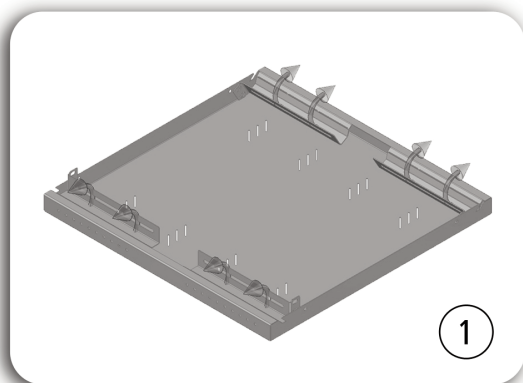

■ MONTAGEANLEITUNG / INSTRUCTION SHEET:

19" FACHBODEN FIX, RAL7035, GELOCHT /

19" SHELF FIX, RAL7035, PERFORATED

1

2

Bild 1+2:
Ausbrechen der Montagewinkel

Picture 1+2:
Break-out of 19"-holders

3

4

Bild 3+4:
Montage

Picture 3+4:
Installation

BEZEICHNUNG / DESCRIPTION	BEST. NR. / ORDER NO.
19" Fachboden fix T=150, 15kg Last, RAL7035, gelocht / 19" Shelf fix D=150mm, 15kg Load, 1U, RAL7035, perforated	DFS14815-C
19" Fachboden fix T=250, 15kg Last, RAL7035, gelocht / 19" Shelf fix D=250mm, 15kg Load, 1U, RAL7035, perforated	DFS14825-C
19" Fachboden fix T=350, 50kg Last, RAL7035, gelocht / 19" Shelf fix D=350mm, 50kg Load, 1U, RAL7035, perforated	DFS14835-C
19" Fachboden fix T=450, 80kg Last, RAL7035, gelocht / 19" Shelf fix D=450mm, 80kg Load, 1U, RAL7035, perforated	DFS14845-C
19" Fachboden fix T=550, 80kg Last, RAL7035, gelocht / 19" Shelf fix D=550mm, 80kg Load, 1U, RAL7035, perforated	DFS14855-C
19" Fachboden fix T=650, 80kg Last, RAL7035, gelocht / 19" Shelf fix D=650mm, 80kg Load, 1U, RAL7035, perforated	DFS14865-C
19" Fachboden fix T=750, 80kg Last, RAL7035, gelocht / 19" Shelf fix D=750mm, 80kg Load, 1U, RAL7035, perforated	DFS14875-C
19" Fachboden fix T=850, 80kg Last, RAL7035, gelocht / 19" Shelf fix D=850mm, 80kg Load, 1U, RAL7035, perforated	DFS14885-C
19" Fachboden fix T=950, 80kg Last, RAL7035, gelocht / 19" Shelf fix D=950mm, 80kg Load, 1U, RAL7035, perforated	DFS14895-C