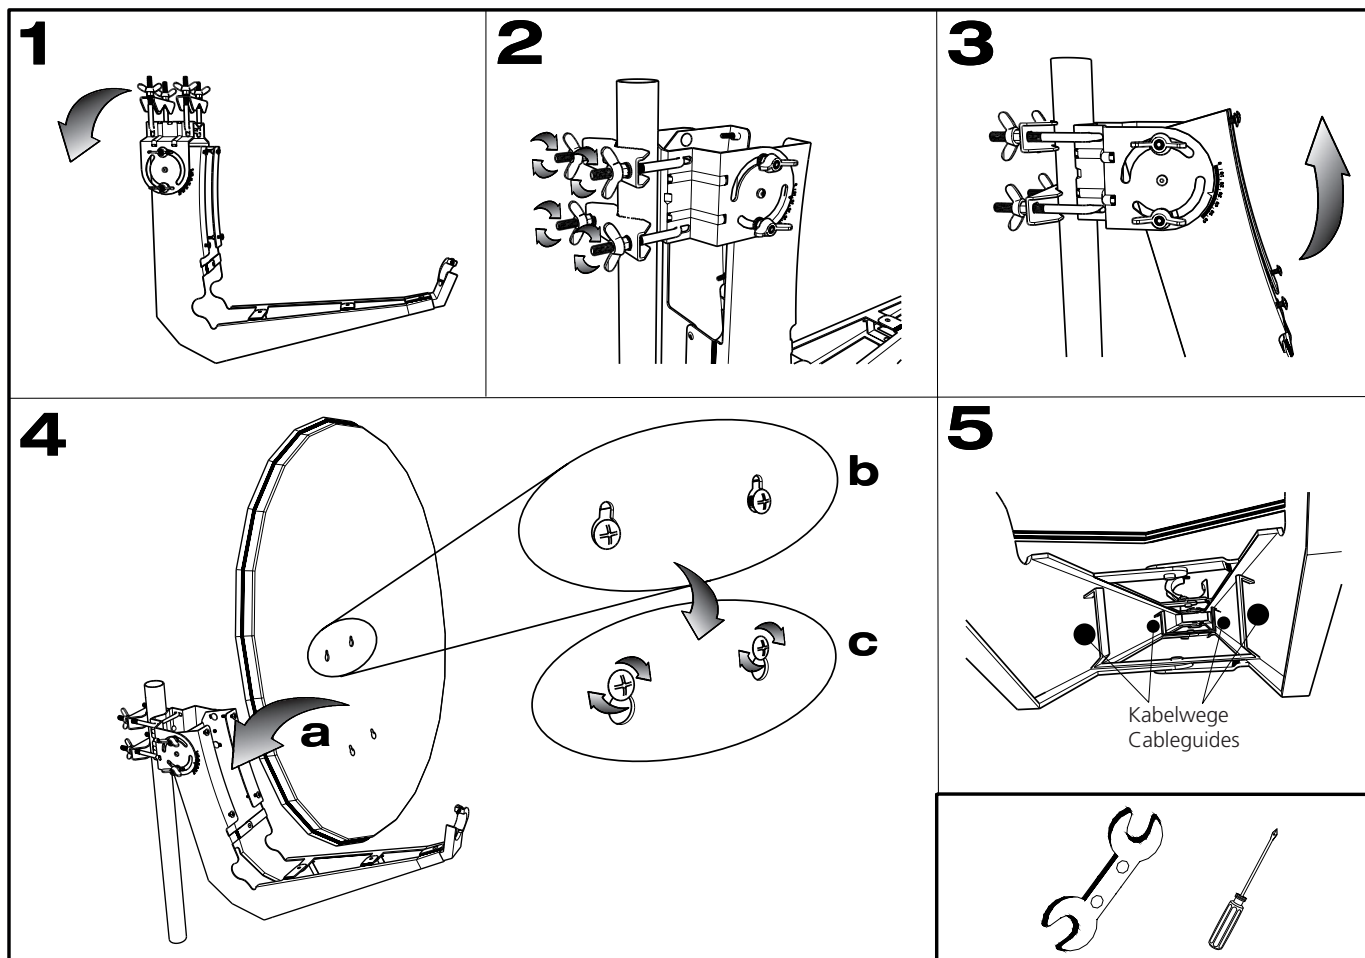

■ MONTAGEANLEITUNG / INSTRUCTION SHEET: HSATA085Ax

BEZEICHNUNG/DESCRIPTION	BEST. NR./ORDER NO.
SAT Antenne 85/80cm, Alu, 39,5dB/12GHz Gain, LNB-Arm: Doppel Monoblock fix, LNB-Halter: Alu, Mastklemmung: 2x, Schüssel-Montage: Front, Schüsselfarbe: Weiß / SAT Antenna 85/80cm, Alu, 39,5dB/12GHz Gain, feed-arm: Alu double monobloc, feed-holder: Alu, mast fixing: 2x, dish-mounting: front, color of dish: white	HSATA085AW
SAT Antenne 85/80cm, Alu, 39,5dB/12GHz Gain, LNB-Arm: Doppel Monoblock fix, LNB-Halter: Alu, Mastklemmung: 2x, Schüssel-Montage: Front, Schüsselfarbe: Anthrazit / SAT Antenna 85/80cm, Alu, 39,5dB/12GHz Gain, feed-arm: Alu double monobloc, feed-holder: Alu, mast fixing: 2x, dish-mounting: front, color of dish: anthracite	HSATA085AA
SAT Antenne 85/80cm, Alu, 39,5dB/12GHz Gain, LNB-Arm: Doppel Monoblock fix, LNB-Halter: Alu, Mastklemmung: 2x, Schüssel-Montage: Front, Schüsselfarbe: Rot / SAT Antenna 85/80cm, Alu, 39,5dB/12GHz Gain, feed-arm: Alu double monobloc, feed-holder: Alu, mast fixing: 2x, dish-mounting: front, color of dish: red	HSATA085AR