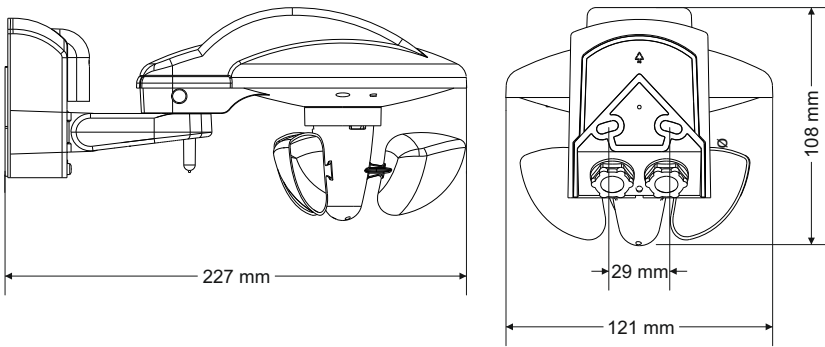

i

Information / Information / Informations / Información / 信息

i

5WG1 257-3AB51	~~GPS~~	~~Water~~	KNX
5WG1 257-3AB61	GPS	Water	KNX 15...34 V DC SELV

Technical Documentation:
<http://www.siemens.com/gamma-td>

Technical Support:
<http://www.siemens.com/supportrequest>