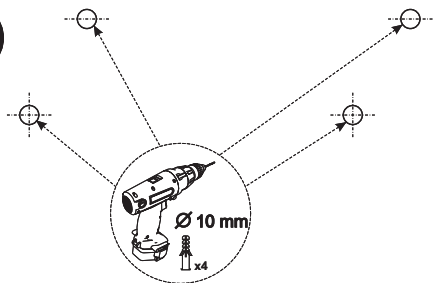

W ZESTAWIE | INCLUDED

ON THE CORNER OF THE WALL