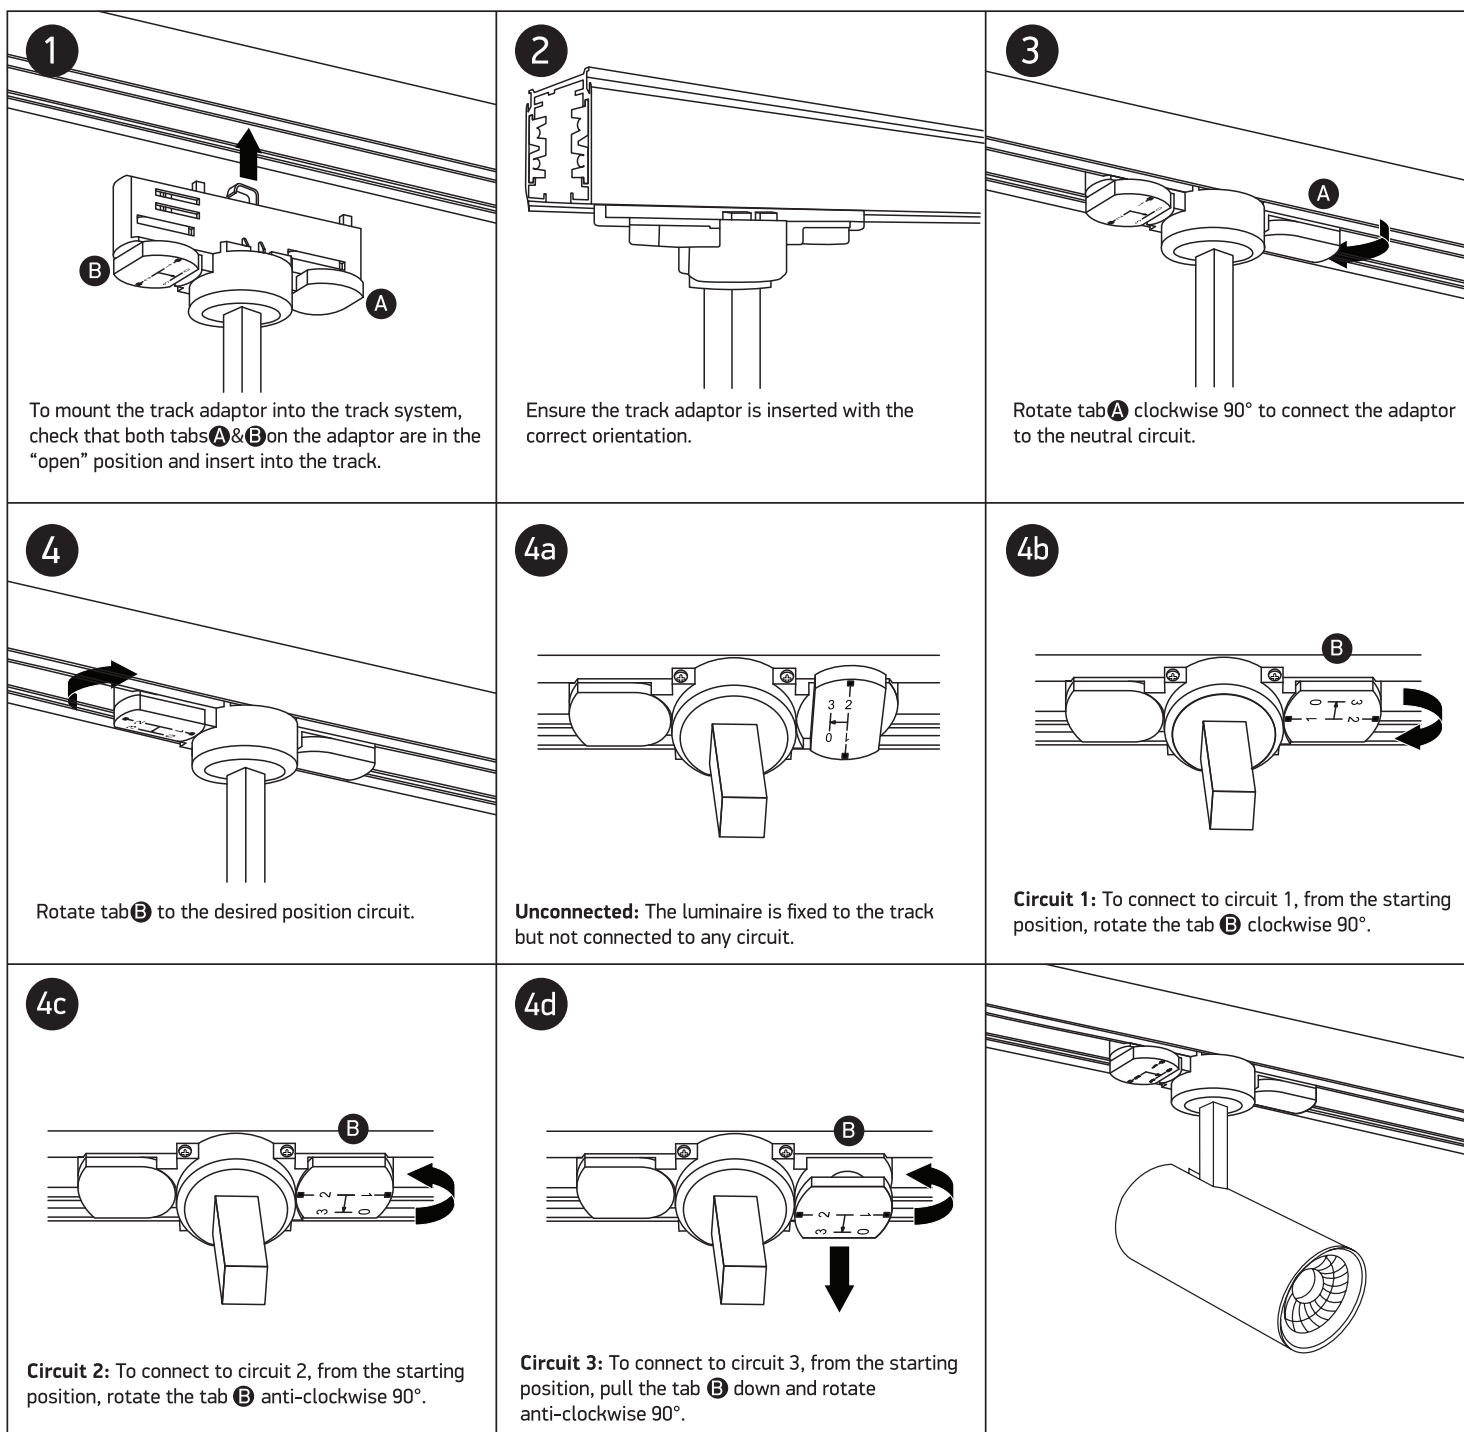

INSTALLATION MANUAL

65642CT

ecotrackspot

90 CRI

30W | COB LED | 230V | 50/60Hz | IP20 | Aluminium | Adjustable
Complete with 750mA driver.

one
LIGHT

Warnings:

1. Make sure that the product is installed properly before connecting to electricity.
2. Do not cover the fitting.
3. Maintenance and installation should only be carried out by a professional electrician.