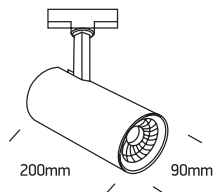

INSTALLATION MANUAL

65642CT

ecotrackspot

90 CRI

30W | COB LED | 230V | 50/60Hz | IP20 | Aluminium | Adjustable
Complete with 750mA driver.

one
LIGHT

Warnings:

1. Make sure that the product is installed properly before connecting to electricity.
2. Do not cover the fitting.
3. Maintenance and installation should only be carried out by a professional electrician.