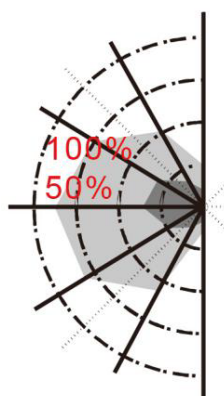

## Ceiling mounting / Deckenmontage:

Ceiling mounted height: 3m  
Installationshöhe: 3m

Sensibility: 100%, 50%  
Empfindlichkeit: 100%, 50%

Ceiling mounted height: 6m  
Installationshöhe: 6m

Sensibility: 100%, 50%  
Empfindlichkeit: 100%, 50%

## Wall mounting / Wandmontage:

Wall mounted height: 2m  
Installationshöhe: 2m

Sensibility: 100%, 50%  
Empfindlichkeit: 100%, 50%