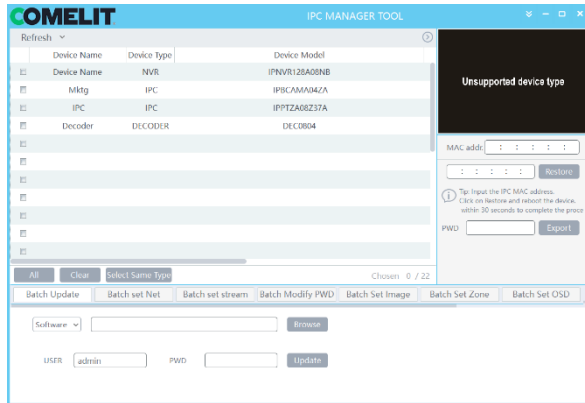

DOWNLOAD:

pro.comelitgroup.com → **DOWNLOAD**

Comelit IPC Manager Tool