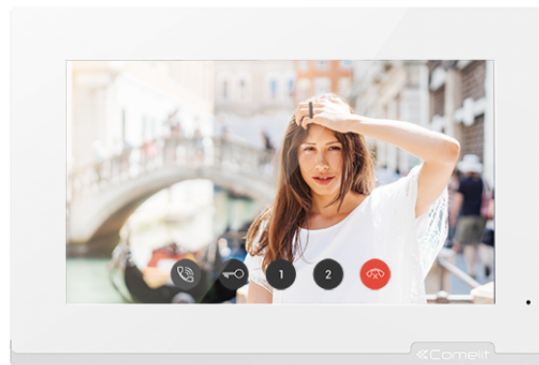

**6854W****7" VENICE WI-FI MONITOR, WHITE. VIP**

Art. 6854W is an Android door entry monitor compatible with the Comelit IP video entry system (ViP), with 7" touchscreen offering the same flexibility as a tablet and including the option of loading third-party apps. The apps must be verified and certified by Comelit to guarantee compatibility and to allow them to load. This means the user is offered a device which is no longer just a door entry monitor, but a controller for the home that can be used to manage the functions offered by systems from other manufacturers, for example home automation, intruder alarm and building services, as well as being used to access the internet and use pre-installed apps. The device has a LAN port and Wi-Fi connection to guarantee IP video entry system connection and the Internet connection required to use the installed apps.

## 7" VENICE WI-FI MONITOR, WHITE. VIP

### DISPLAY

Display size (")	7
Type of display	LCD
Aspect Ratio	16:9
Touch screen	Yes, capacitive
Resolution (pixels)	1024x600
OSD menu	Yes