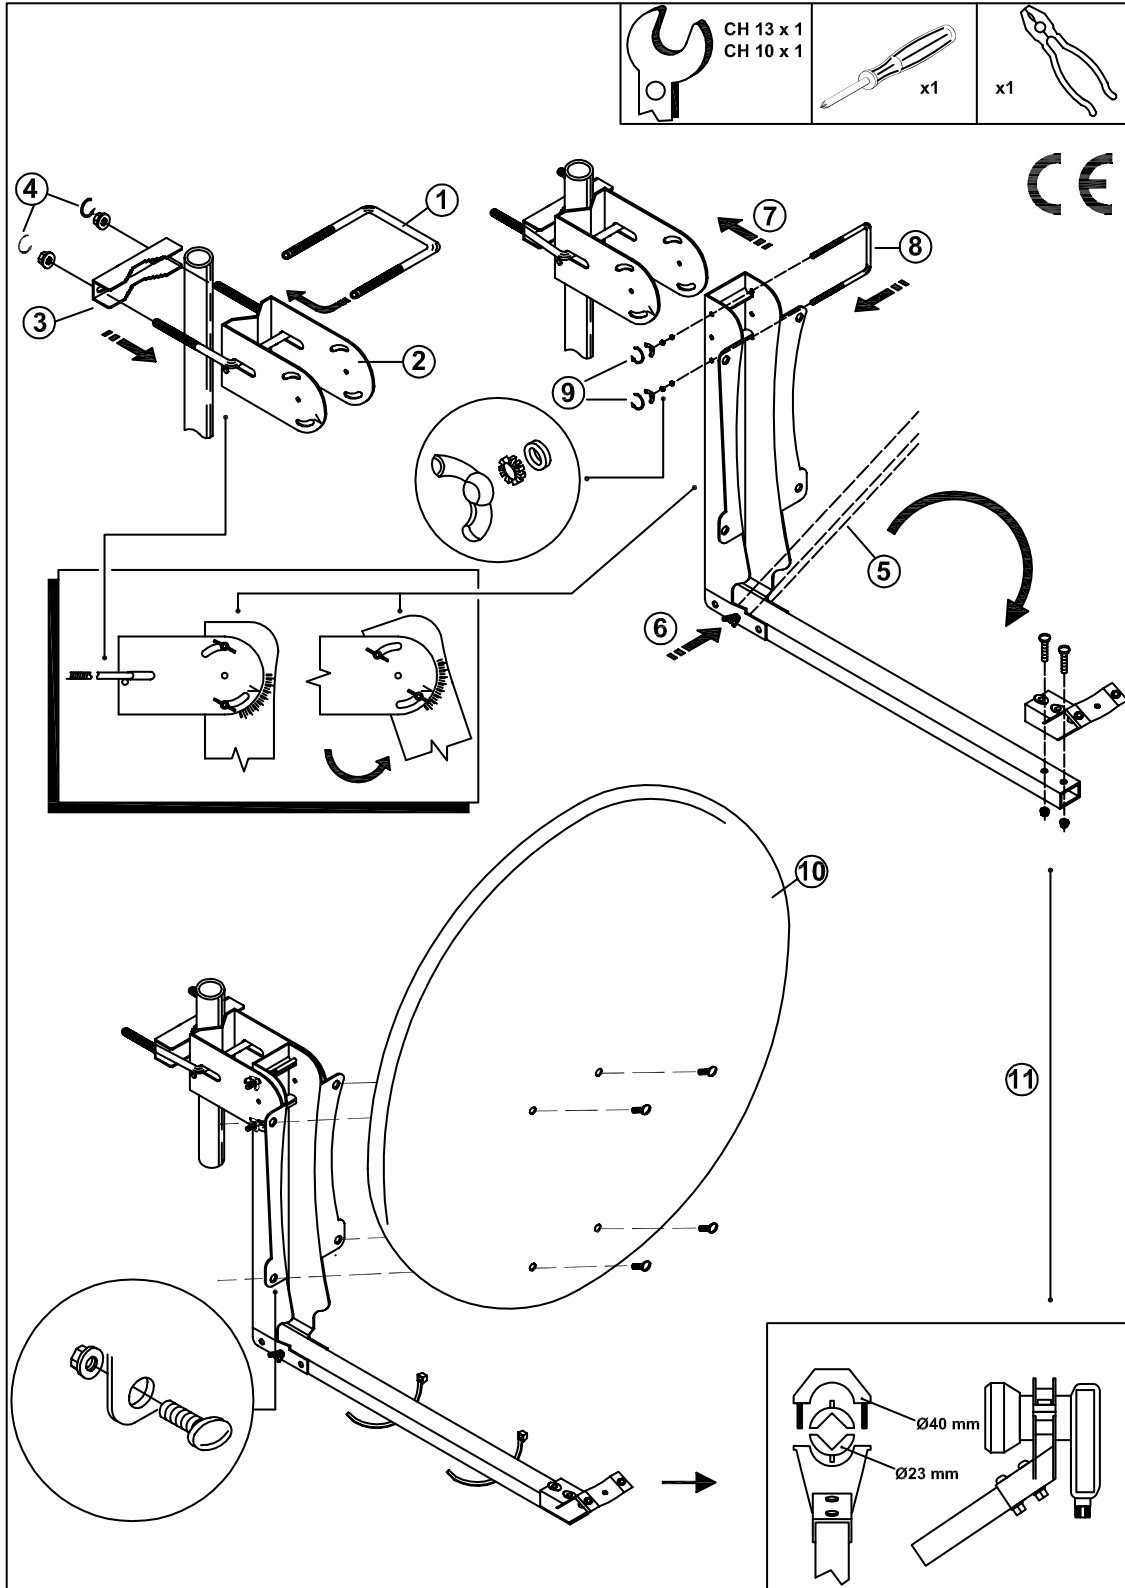

■ MONTAGEANLEITUNG / INSTRUCTION SHEET:
HSATA060Sx / HSATA065Ax / HSATA080Sx

BEZEICHNUNG/DESCRIPTION	BEST. NR./ORDER NO.
SAT Antenne 60/55cm, Stahl, 36,0dB/12GHz Gain, LNB-Arm: Alu klappbar, LNB-Halter: PVC, Mastklemmung: 1x, Schüsselfarbe: Weiß /	
SAT Antenna 60/55cm, Steel, 36,0dB/12GHz Gain, feed-arm: Alu foldable, feed-holder: PVC, mast fixing: 1x, color of dish: white	HSATA060SW
SAT Antenne 60/55cm, Stahl, 36,0dB/12GHz Gain, LNB-Arm: Alu klappbar, LNB-Halter: PVC, Mastklemmung: 1x, Schüsselfarbe: Anthrazit /	
SAT Antenna 60/55cm, Steel, 36,0dB/12GHz Gain, feed-arm: Alu foldable, feed-holder: PVC, mast fixing: 1x, color of dish: anthracite	HSATA060SA
SAT Antenne 65/60cm, Alu, 36,6dB/12GHz Gain, LNB-Arm: Alu klappbar, LNB-Halter: PVC, Mastklemmung: 1x, Schüsselfarbe: Weiß /	
SAT Antenna 60/55cm, Alu, 36,6dB/12GHz Gain, feed-arm: Alu foldable, feed-holder: PVC, mast fixing: 1x, color of dish: white	HSATA065AW
SAT Antenne 65/60cm, Alu, 36,6dB/12GHz Gain, LNB-Arm: Alu klappbar, LNB-Halter: PVC, Mastklemmung: 1x, Schüsselfarbe: Anthrazit /	
SAT Antenna 60/55cm, Alu, 36,6dB/12GHz Gain, feed-arm: Alu foldable, feed-holder: PVC, mast fixing: 1x, color of dish: anthracite	HSATA065AA
SAT Antenne 80/75cm, Stahl, 38,8dB/12GHz Gain, LNB-Arm: Alu klappbar, LNB-Halter: PVC, Mastklemmung: 1x, Schüsselfarbe: Weiß /	
SAT Antenna 80/75cm, Steel, 38,8dB/12GHz Gain, feed-arm: Alu foldable, feed-holder: PVC, mast fixing: 1x, color of dish: white	HSATA080SW
SAT Antenne 80/75cm, Stahl, 38,8dB/12GHz Gain, LNB-Arm: Alu klappbar, LNB-Halter: PVC, Mastklemmung: 1x, Schüsselfarbe: Anthrazit /	
SAT Antenna 80/75cm, Steel, 38,8dB/12GHz Gain, feed-arm: Alu foldable, feed-holder: PVC, mast fixing: 1x, color of dish: anthracite	HSATA080SA