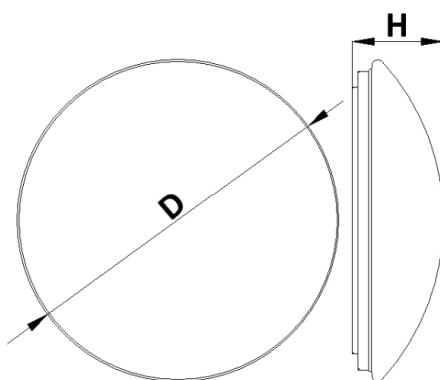

	220-240V 50-60Hz		IP 44	
--	---------------------	--	----------	--

<p>1</p>	<p>2</p>	<p>3</p>
<p>4</p>	<p>5</p>	

6

Model	H, mm	D, mm	A, mm	B, mm	C, mm
LIN8006375 KARO LED 18W 4000K 1700lm Opal PMMA IP44 Notleuchte	105	360	196	65	25
LIN8006374 KARO LED 18W 3000K 1620lm Opal PMMA IP44 Notleuchte					
LIN8006373 KARO LED 12W 4000K 1080lm Opal PMMA IP44 Notleuchte	95	280	135	30	10
LIN8006372 KARO LED 12W 3000K 1020lm Opal PMMA IP44 Notleuchte					