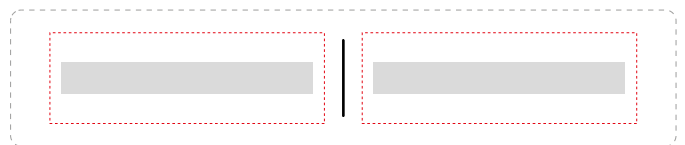

Blank handwriting practice box with a dashed red border and a white central line.

Blank handwriting practice box with a dashed red border and a white central line.

Blank handwriting practice box with a dashed red border and a white central line.

Blank handwriting practice box with a dashed red border and a white central line.

Blank handwriting practice box with a dashed red border and a white central line.

 CHECK THE PRINTER SETTINGS. SET THE PRINTING SIZE TO 100 %