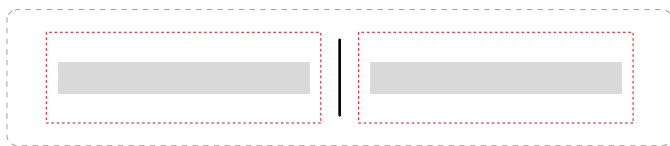

Blank handwriting practice box with a dashed red border and a white central line.

Blank handwriting practice box with a dashed red border and a white central line.

Blank handwriting practice box with a dashed red border and a white central line.

Blank handwriting practice box with a dashed red border and a white central line.

Blank handwriting practice box with a dashed red border and a white central line.

 CHECK THE PRINTER SETTINGS. SET THE PRINTING SIZE TO 100 %