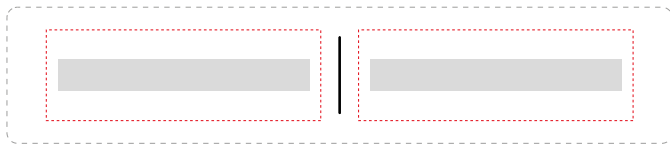

Blank handwriting practice box with a dashed red border and a white central line.

Blank handwriting practice box with a dashed red border and a white central line.

Blank handwriting practice box with a dashed red border and a white central line.

Blank handwriting practice box with a dashed red border and a white central line.

Blank handwriting practice box with a dashed red border and a white central line.

 CHECK THE PRINTER SETTINGS. SET THE PRINTING SIZE TO 100 %