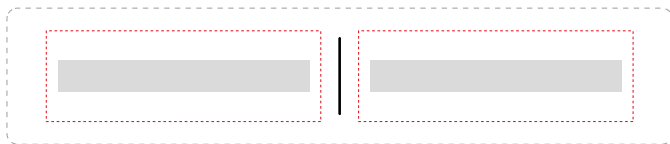

Blank handwriting practice box with a dashed red border and a white central line.

Blank handwriting practice box with a dashed red border and a white central line.

Blank handwriting practice box with a dashed red border and a white central line.

Blank handwriting practice box with a dashed red border and a white central line.

Blank handwriting practice box with a dashed red border and a white central line.

 CHECK THE PRINTER SETTINGS. SET THE PRINTING SIZE TO 100 %