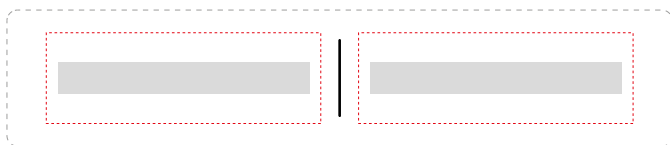

Blank handwriting practice box with a dashed red border and a white central line.

Blank handwriting practice box with a dashed red border and a white central line.

Blank handwriting practice box with a dashed red border and a white central line.

Blank handwriting practice box with a dashed red border and a white central line.

Blank handwriting practice box with a dashed red border and a white central line.

 CHECK THE PRINTER SETTINGS. SET THE PRINTING SIZE TO 100 %