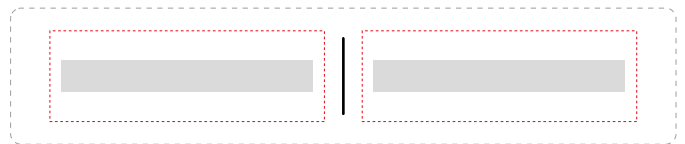

Blank handwriting practice box with a dashed red border and a white central line.

Blank handwriting practice box with a dashed red border and a white central line.

Blank handwriting practice box with a dashed red border and a white central line.

Blank handwriting practice box with a dashed red border and a white central line.

Blank handwriting practice box with a dashed red border and a white central line.

 CHECK THE PRINTER SETTINGS. SET THE PRINTING SIZE TO 100 %