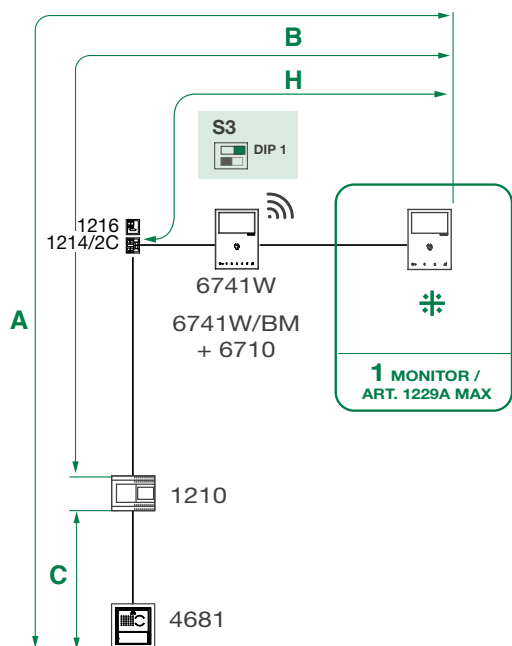

System functions

KIT MODE

BUILDING MODE:

* Compatible secondary monitors: 6700W, 6701W (/BM), 6701B (/BM), 6721W (/BM), 6801W (/BM)