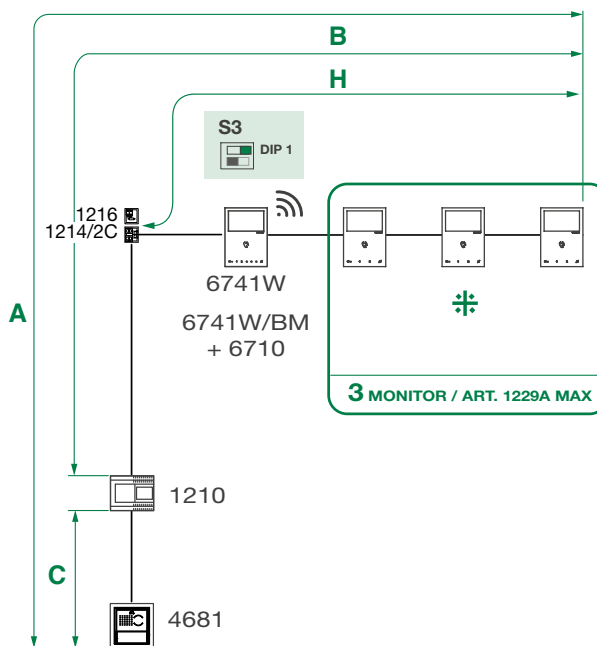

BUILDING MODE:

* Compatible secondary monitors: 6700W, 6701W (/BM), 6701B (/BM), 6721W (/BM), 6801W (/BM)