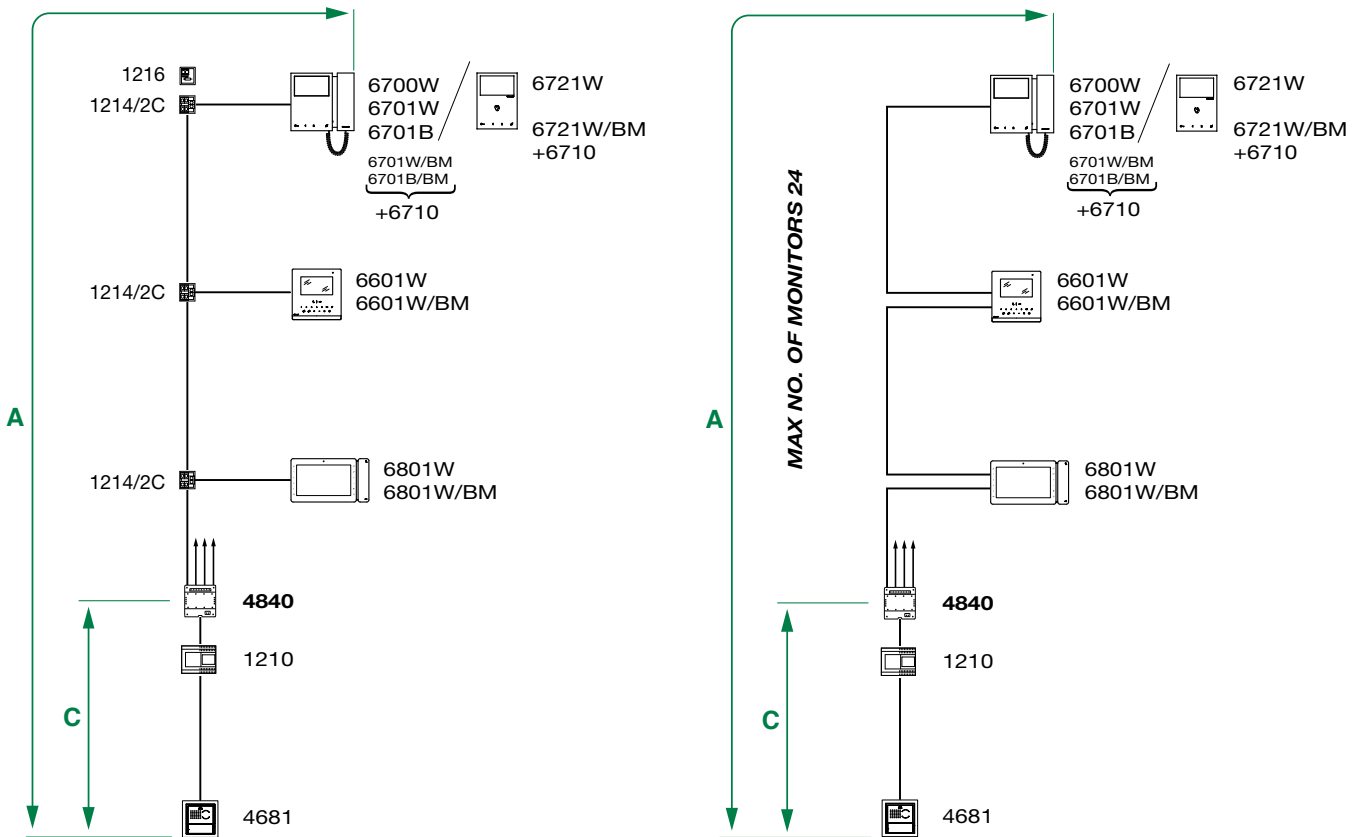

Distances with video distributor 4840

	A MAX			C MAX			Art. 1216
	6700W, 6701W(/BM), 6701B(/BM) 6721W(/BM) MINI	6801W(/BM) MAXI	6601W(/BM) ICONA	6700W, 6701W(/BM), 6701B(/BM) 6721W(/BM) MINI	6801W(/BM) MAXI	6601W(/BM) ICONA	
Comelit Art. 4577/4579 1 mm² (Ø 1,2 mm AWG 17)	160 m (525 feet)	90 m (295 feet)	90 m (295 feet)	80 m (263 feet)	40 m (131 feet)	40 m (131 feet)	
UTP5 cat. 5 0,2 mm² (Ø 0,5 mm AWG 24)	70 m (230 feet)	50 m (164 feet)	50 m (164 feet)	40 m (131 feet)	25 m (82 feet)	25 m (82 feet)	
0,28 mm² (Ø 0,6 mm AWG 23)	70 m (230 feet)	50 m (164 feet)	50 m (164 feet)	40 m (131 feet)	25 m (82 feet)	25 m (82 feet)	
0,5 mm² (Ø 0,8 mm AWG 20)	70 m (230 feet)	50 m (164 feet)	50 m (164 feet)	40 m (131 feet)	25 m (82 feet)	25 m (82 feet)	
1 mm² (Ø 1,2 mm AWG 17)	100 m (328 feet)	60 m (197 feet)	60 m (197 feet)	50 m (164 feet)	30 m (98 feet)	30 m (98 feet)	
1,5 mm² (Ø 1,4 mm AWG 15)	50 m (164 feet)	40 m (131 feet)	30 m (98 feet)	25 m (82 feet)	25 m (82 feet)	15 (49 feet)	
UTP5 cat. 5 0,2 mm² (Ø 0,5 mm AWG 24) MULTI PAIR CABLE ‡	130 m (426 feet)	100 m (328 feet)	100 m (328 feet)	65 m (213 feet)	50 m (164 feet)	50 m (164 feet)	

‡ UTP cable with multi-cable connection: FOLLOW THE COLOURS SHOWN IN THE DIAGRAM!