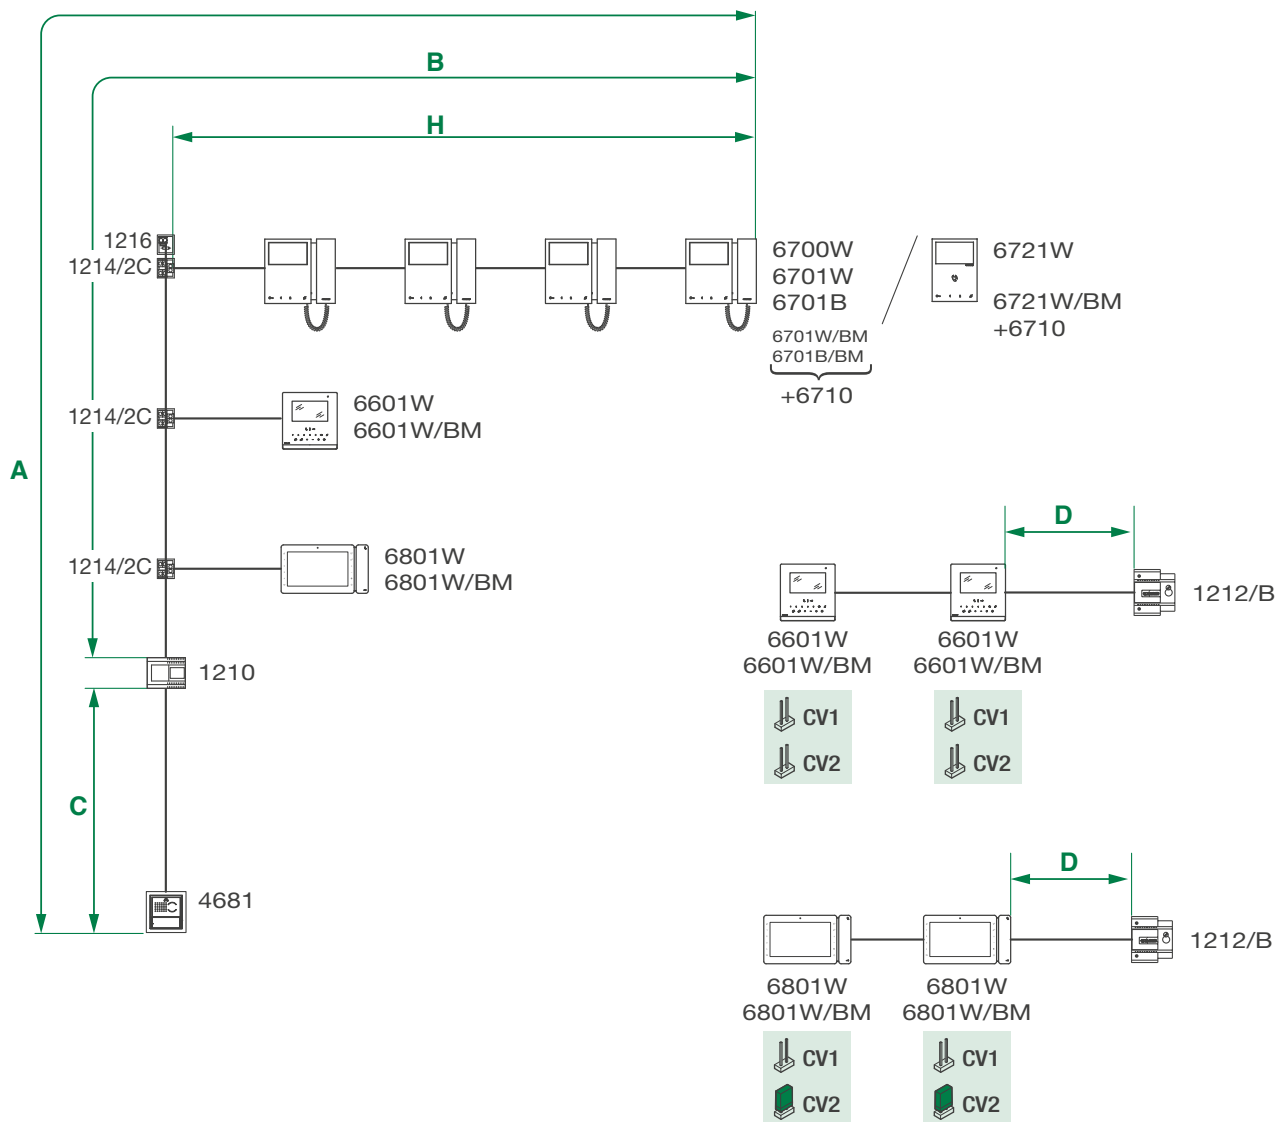

System functions